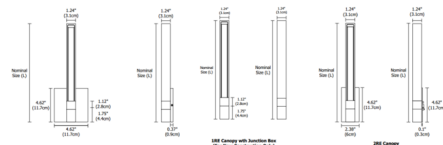

22K, 27K, 30K, 35K, 40K and 57K