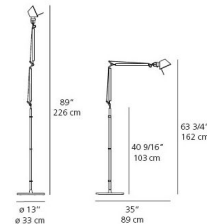

Description

Experience the timeless brilliance and unparalleled functionality of the Tolomeo Classic Floor Lamp, an iconic design that redefines task and ambient lighting. This revered fixture features a fully adjustable arm for precise light positioning, complemented by a weighted steel base that ensures unwavering stability. The Tolomeo Classic offers versatility with two lamping options. The Incandescent (INC) version requires one 100-watt max 120-volt medium base bulb (not included) and includes a convenient on/off switch on the head. For modern efficiency, the LED version features a 10-watt 120-volt LED module included, along with a sophisticated dimmer switch also located on the head for seamless brightness control. Standing with a 13-inch base width, an impressive maximum height of 89 inches, and a depth of 35 inches, this lamp provides wide, directional light distribution. UL listed for safety, customers consistently refer to it as the gold standard for adjustable lighting and praise its robust construction and iconic style. Perfect for reading nooks, living room seating areas, or as a versatile task light in a home office, the Tolomeo Classic Floor Lamp is a cornerstone of contemporary design.

Shown in aluminum / aluminum

Specifications

COLOR	Aluminum
BODY FINISH	Aluminum
WATTAGE	72W
DIMMER	N/A
DIMENSIONS	13"W x 89"H x 35"D
BULB NOT INCLUDED	1 x A19/Medium (E26)/72W/120V Incandescent
COUNTRY OF ORIGIN	Italy