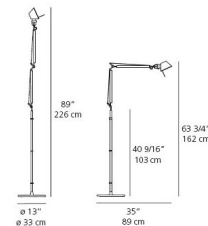

By Artemide

Description

Experience the timeless brilliance and unparalleled functionality of the Tolomeo Classic Floor Lamp, an iconic design that redefines task and ambient lighting. This revered fixture features a fully adjustable arm for precise light positioning, complemented by a weighted steel base that ensures unwavering stability. The Tolomeo Classic offers versatility with two lamping options. The Incandescent (INC) version requires one 100-watt max 120-volt medium base bulb (not included) and includes a convenient on/off switch on the head. For modern efficiency, the LED version features a 10-watt 120-volt LED module included, along with a sophisticated dimmer switch also located on the head for seamless brightness control. Standing with a 13-inch base width, an impressive maximum height of 89 inches, and a depth of 35 inches, this lamp provides wide, directional light distribution. UL listed for safety, customers consistently refer to it as the gold standard for adjustable lighting and praise its robust construction and iconic style. Perfect for reading nooks, living room seating areas, or as a versatile task light in a home office, the Tolomeo Classic Floor Lamp is a cornerstone of contemporary design.

Shown in aluminum / aluminum

Specifications

COLOR	Aluminum
BODY FINISH	Aluminum
WATTAGE	72W
DIMMER	N/A
DIMENSIONS	13"W x 89"H x 35"D
BULB NOT INCLUDED	1 x A19/Medium (E26)/72W/120V Incandescent
COUNTRY OF ORIGIN	Italy