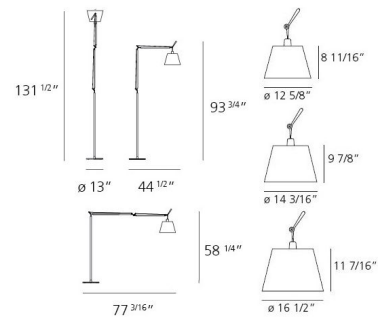

Lightology

lightology.com
866-954-4489
05-24-26

Project: _____
 Company: _____
 Location: _____ Fixture Type: _____
 SPEC #: **ART51220**
 Approved On: _____ Approved By: _____

Tolomeo Mega Floor Lamp

By Artemide

Description

Make a grand statement with the Tolomeo Mega Floor Lamp, an oversized icon of contemporary design that delivers exceptional light and unparalleled adjustability. This commanding fixture features a fully adjustable articulated arm structure in extruded-aluminum, providing incredible reach and flexibility. The signature joints and tension control knobs in polished die-cast aluminum, along with tension cables in stainless steel, showcase the meticulous engineering and robust construction synonymous with the Tolomeo collection. Available with an Aluminum finish (paired with a Black, Parchment, or Grey Fiber shade) or a sleek Black finish (with a matching Black shade), the Tolomeo Mega offers versatile aesthetic options to suit any decor. The lamp requires one 100-watt max 120-volt medium base bulb (not included) and boasts a large shade available in three impressive sizes: 12.6 inches, 14.2 inches, or 16.5 inches in diameter, allowing you to customize the scale and light distribution for your space. A convenient dimmer and on/off switch are located on the cord, providing effortless control over your illumination. UL listed for safety, the Tolomeo Mega Floor Lamp is consistently lauded by customers for its architectural presence and remarkable functionality, making it the ultimate task or ambient lighting solution for expansive living rooms, open-plan offices, or large reading areas.

Shown in aluminum / parchment shade

Specifications

COLOR	N/A
BODY FINISH	Aluminum / Parchment Shade
WATTAGE	100W
DIMMER	Included
DIMENSIONS	14.2"W x 93.75"H
BULB NOT INCLUDED	1 x A19/Medium (E26)/100W/120V Incandescent
OTHER BULB OPTIONS	1 x A19/Medium (E26)/120V LED
COUNTRY OF ORIGIN	Italy