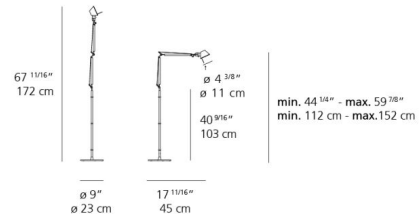

### Description

Introduce the legendary adjustability of the Tolomeo series into more intimate spaces with the Tolomeo Micro Floor Lamp. This elegantly scaled fixture features a refined aluminum finish throughout its fully adjustable arm, providing precise directional control over your light. The lamp is grounded by a stable weighted steel base, ensuring balance and durability. It requires one 60-watt max 120-volt G16.5 candelabra base bulb (not included), offering a soft yet functional illumination. With a 9-inch base width, a maximum height of 67.7 inches, and a maximum depth of 17.7 inches, the Tolomeo Micro Floor Lamp fits perfectly into smaller corners or alongside compact furniture arrangements. A convenient on/off switch on the cord ensures easy operation. UL listed for safety, customers consistently commend its perfect size for small apartments and impressive versatility. Ideal for reading chairs, accent lighting, or as a chic addition to a bedroom, this contemporary floor lamp delivers the renowned Tolomeo design and functionality in a perfectly proportioned form.

### Specifications

COLOR	Aluminum
BODY FINISH	Aluminum
WATTAGE	60W
DIMMER	N/A
DIMENSIONS	.9"W x 67.7"H x 17.7"D
BULB NOT INCLUDED	1 x G16.5/Candelabra (E12)/60W/120V Incandescent
COUNTRY OF ORIGIN	Italy