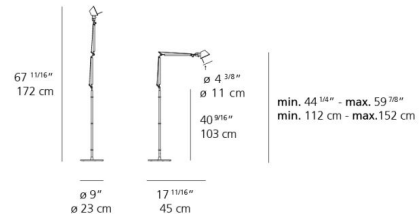

Description

Introduce the legendary adjustability of the Tolomeo series into more intimate spaces with the Tolomeo Micro Floor Lamp. This elegantly scaled fixture features a refined aluminum finish throughout its fully adjustable arm, providing precise directional control over your light. The lamp is grounded by a stable weighted steel base, ensuring balance and durability. It requires one 60-watt max 120-volt G16.5 candelabra base bulb (not included), offering a soft yet functional illumination. With a 9-inch base width, a maximum height of 67.7 inches, and a maximum depth of 17.7 inches, the Tolomeo Micro Floor Lamp fits perfectly into smaller corners or alongside compact furniture arrangements. A convenient on/off switch on the cord ensures easy operation. UL listed for safety, customers consistently commend its perfect size for small apartments and impressive versatility. Ideal for reading chairs, accent lighting, or as a chic addition to a bedroom, this contemporary floor lamp delivers the renowned Tolomeo design and functionality in a perfectly proportioned form.

Shown in aluminum / aluminum

Specifications

COLOR	Aluminum
BODY FINISH	Aluminum
WATTAGE	60W
DIMMER	N/A
DIMENSIONS	.9"W x 67.7"H x 17.7"D
BULB NOT INCLUDED	1 x G16.5/Candelabra (E12)/60W/120V Incandescent
COUNTRY OF ORIGIN	Italy