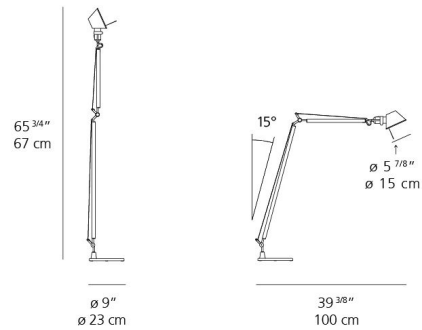

By Artemide

Description

Craft the perfect reading environment with the Tolomeo Reading Floor Lamp, a focused and flexible lighting solution designed for the discerning reader. This elegant lamp features your choice of a classic Aluminum or sleek Black finish for its structure, complemented by a stable aluminum base. At its core is the fully adjustable articulated arm structure in extruded aluminum, allowing for effortless positioning of light precisely where you need it, minimizing eye strain and maximizing comfort. A convenient on/off switch is located directly on the head of the lamp for immediate control. This fixture includes its base, ensuring it's ready for use right out of the box. It requires one 75-watt max 120-volt medium base bulb (not included), which when directed, provides concentrated and efficient light. Customers consistently praise its unmatched adjustability and ideal illumination for reading, making it a favorite among avid readers and those seeking dedicated task lighting. The Tolomeo Reading Floor Lamp stands as a testament to contemporary design, offering both sophisticated aesthetics and unparalleled functional performance.

Shown in polished aluminum / aluminum

Specifications

COLOR	Aluminum
BODY FINISH	Polished Aluminum
WATTAGE	53W
DIMMER	N/A
DIMENSIONS	9"W x 65.75"H x 39.4"D
BULB NOT INCLUDED	1 x A19/Medium (E26)/53W/120V Incandescent
OTHER BULB OPTIONS	1 x A19/Medium (E26)/120V LED
COUNTRY OF ORIGIN	Italy