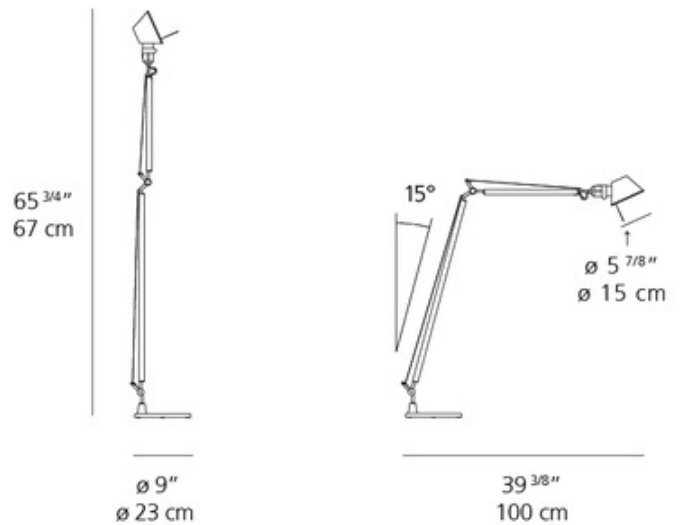

COMPANY	PROJECT	FIXTURE TYPE	APPROVED BY	DATE