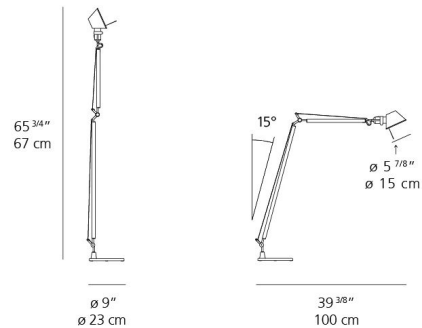

CLICK TO VIEW PRODUCT

Notes: