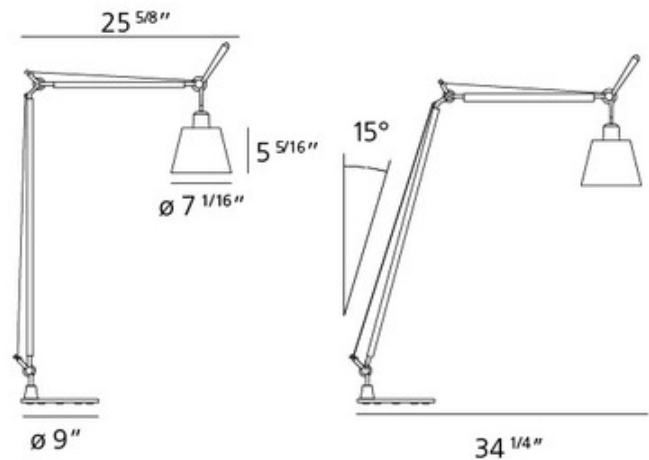

Tolomeo Shade Reading Floor Lamp

Designer: Michele De Lucchi & Giancarlo Fassina

Description:

Tolomeo with Shade reading floor lamp features a fully adjustable articulated arm body structure in extruded natural anodized aluminum with joints, tension control knobs and mountings in polished die cast aluminum, support cables in stainless steel. 7 inch diameter shade available in Parchment or Grey Fiber. Incorporated on/off switch on lampholder. One 75 watt 120V A19 medium base lamp not included. Also available in compact fluorescent. 38 1/8 inches high x 38 3/8 inches deep x 65.75 inch maximum arm extension. 9 inch diameter base. UL listed.

Shown in: Polished Aluminum / Grey Fiber

List Price: \$737.50
Our Price: \$590.00

Shade Color: Grey Fiber
Body Finish: Polished Aluminum
Lamp: 1 x A19/Medium (E26)/53W/120V Incandescent
 1 x A19/Medium (E26)/120V LED
Wattage: 53W
Dimmer: Not Dimmable
Dimensions: 42.5"H x 9"W x 34.25"D