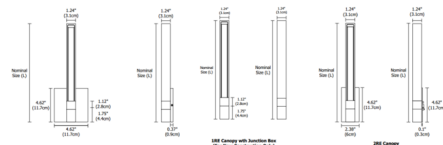

CLICK TO VIEW PRODUCT

Notes: