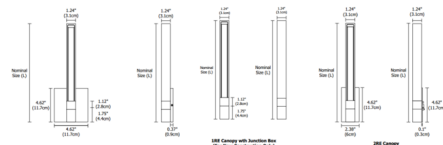

Lightology

lightology.com
866-954-4489
06-30-26

Project: _____
Company: _____
Location: _____ Fixture Type: _____
SPEC #: **EDG512317**
Approved On: _____ Approved By: _____

Tie Stix Wood Vertical Fixed Warm Dim Wall Light By PureEdge Lighting

Description

Tie Stix Vertical Fixed Position Warm Dim Wall Light with Square (4SQ), 1 Inch Rectangle (1RE) Canopy, or 2 Inch Rectangle (2RE) canopy features a direct flat, milky white lens and provides an indirect glow. Wood finish options include Cherry, Walnut, White Oak, Espresso and Maple. Canopy and hardware are offered in a variety of finishes. Available in six height options. Square canopy mounts to a standard 4 inch square electrical box with round plaster ring. 1RE mounts to Slim Profile Junction Box (included) in new construction applications. 2RE mounts to standard 4 inch electrical box with single gang plaster ring or single gang electrical box. Includes 5 watts LED per foot available with Warm Dim 2700K or 3000K at 100 percent and dims to 2200K. Includes a 120V input, 24VDC Class 2 output, electronic low voltage LED power supply, dimmable with an electronic low voltage dimmer, sold separately. ETL listed. ADA compliant. Suitable for damp locations. Made in America. Fixture includes a 5 year warranty. Product is built to order.

Specifications

COLOR . . . . . Wood Maple
BODY FINISH . . . . . Satin Nickel
WATTAGE 5.3W
DIMMER . . . . . Low Voltage Electronic
DIMENSIONS . . . . . 4.62"W x 12.6"H x 1.61"D
INTEGRATED LED MODULE . . . . . 1 x LED/5.25W/24V LED
COUNTRY OF ORIGIN . . . . . United States

Technical Information

LAMP LIFE . . . . . 50000 hours
COLOR RENDERING . . . . . 92 CRI
LAMP COLOR . . . . . 2700K Warm Dim
LUMENS/WATT 54.10
LUMINOUS FLUX . . . . . 284 lumens

CLICK TO VIEW PRODUCT

Notes: