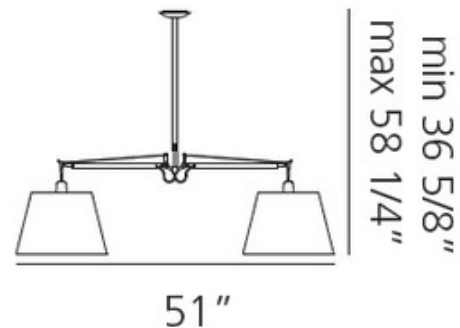

DESIGNER Michele De Lucchi & Giancarlo Fassina

BRAND Artemide

DESCRIPTION

The Tolomeo 10 inch Double Shade Suspension features fully adjustable, extruded aluminum arms with two Parchment Paper or Grey Fiber 10 inch shades. Joints and tension-control knobs in polished die-cast aluminum. Internal tension springs and external tension-control cables in stainless steel. Two 150 watt max 120 volt medium base bulbs are required, but not included. 51 inch width x 6.7 inch height x 36.6-58.25 inch adjustable length x 10 inch depth. UL listed.

Shown in: Polished Aluminum / Parchment Paper

SHADE COLOR	Parchment Paper
BODY FINISH	Polished Aluminum
WATTAGE	300W
DIMMER	Standard 120V
DIMENSIONS	58.25"L x 51"W x 6.7"H x 10"D
LAMP	2 x A19/Medium (E26)/150W/120V Incandescent