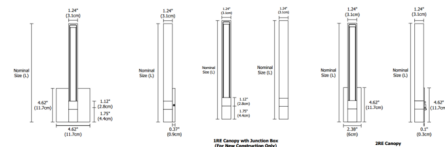

22K, 27K, 30K, 35K, 40K and 57K