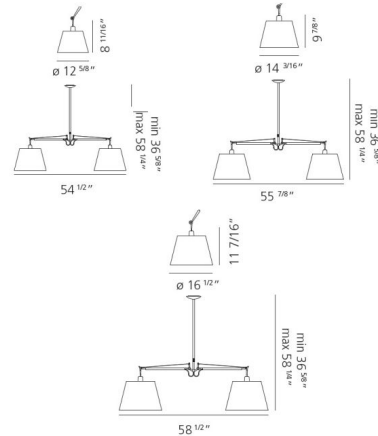

Shown in stainless steel / grey fiber

CLICK TO VIEW PRODUCT

Notes: