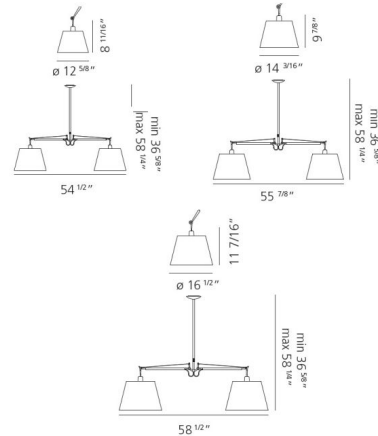

### Description

Command attention with the Tolomeo Double Shade Suspension, a large-scale lighting masterpiece that marries iconic design with unparalleled adaptability for expansive interiors. This magnificent suspension light features fully adjustable, extruded aluminum arms that provide an exceptional and customizable reach. Gracing these arms are two elegant shades, available in your choice of classic Parchment Paper, sleek Black Fabric, or modern Grey Fiber, each designed to cast a beautiful, diffused glow. To further tailor your aesthetic and light output, the shades are offered in three impressive diameters: 12, 14, or 17 inches. The signature joints and tension-control knobs in polished die-cast aluminum, alongside internal tension springs and external tension-control cables in stainless steel, underscore the meticulous engineering and robust build of the Tolomeo series. It requires two 150-watt max 120-volt medium base bulbs (not included). Dimensions vary by shade size (12-inch shades: 54.5W x 8.7H x 36.6-58.25 adjustable length x 12D; 14-inch shades: 55.9W x 9.9H x 36.6-58.25 adjustable length x 14D; 17-inch shades: 58.5W x 11.4H x 36.6-58.25 adjustable length x 17D). UL listed for safety, customers consistently praise its dramatic visual impact and exceptional versatility for large-scale illumination. Ideal for making a profound statement over long dining tables, grand living spaces, or large conference areas, this contemporary suspension light is a testament to functional artistry.

### Specifications

COLOR . . . . . Grey Fiber  
 BODY FINISH . . . . . Stainless Steel  
 WATTAGE . . . . . 300W  
 DIMMER . . . . . Standard 120V  
 DIMENSIONS . . . . . 58.25"L x 55.9"W x 9.9"H x 14"D  
 BULB NOT INCLUDED . . . . . 2 x A19/Medium (E26)/150W/120V Incandescent  
 COUNTRY OF ORIGIN . . . . . Italy