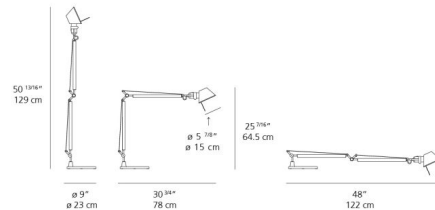

### Description

Experience the pinnacle of task lighting with the Tolomeo LED Classic Desk Lamp, a modern evolution of an iconic design, engineered for precision and efficiency. This lamp features a refined aluminum finish throughout its structure. The fully adjustable arm in extruded aluminum, coupled with the signature joints and tension control knobs in die-cast aluminum, and cables in stainless steel, provide unparalleled flexibility and stability, allowing you to direct light with exact precision. A sophisticated dimmer switch is incorporated directly on the head for seamless brightness adjustment. With an impressive 30.75 inches in depth, 25 7/16 inches in height, and a remarkable 48-inch maximum extended arm, this lamp offers extensive reach. It provides versatile installation options, available with a traditional Table base, an In Set Pivot, or a Clamp mounting option, allowing it to adapt perfectly to your workspace. This advanced LED version offers a choice of 3000K color temperature for a warm, inviting glow, or groundbreaking Artemide My White Light technology, enabling you to set the color temperature anywhere from 2500K (warm) to 10,000K (cool), perfectly matching your needs and mood. Customers consistently praise its superior light quality and incredible adjustability, making it the ultimate tool for focused work, design, or any detailed task in a contemporary setting.

### Specifications

COLOR	Aluminum
BODY FINISH	Aluminum
WATTAGE	12W
DIMMER	Included
DIMENSIONS	48"L x 9"W x 25.5"H x 30.75"D
INTEGRATED LED MODULE	1 x LED/12W/120V LED
COUNTRY OF ORIGIN	Italy