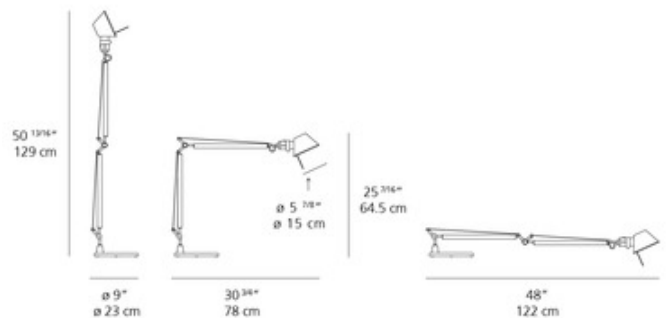

COMPANY	PROJECT	FIXTURE TYPE	APPROVED BY	DATE