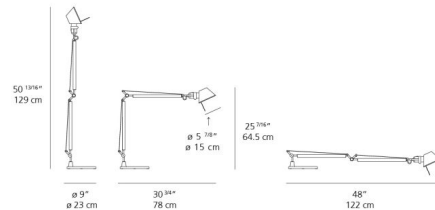

Specifications

COLOR	Aluminum
BODY FINISH	Aluminum
WATTAGE	12W
DIMMER	Included
DIMENSIONS	48"L x 9"W x 25.5"H x 30.75"D
INTEGRATED LED MODULE	1 x LED/12W/120V LED
COUNTRY OF ORIGIN	Italy

Technical Information

LAMP LIFE	36000 hours
COLOR RENDERING	80 CRI
LAMP COLOR	3000K
LUMENS/WATT	29.75
LUMINOUS FLUX	357 lumens

CLICK TO VIEW PRODUCT

Notes: