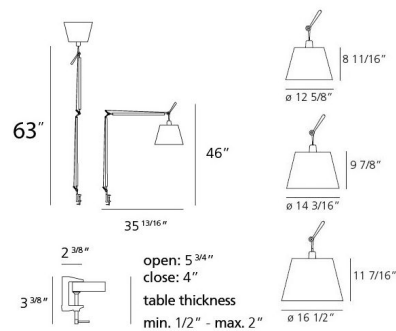

### Description

Unleash monumental illumination and flexible design in your workspace with the Tolomeo Mega Task Lamp with Clamp. This impressive fixture offers the expansive reach and iconic adjustability of the Tolomeo Mega series, seamlessly integrating into various environments via its sturdy clamp mounting option. Choose from a sophisticated Grey Fiber, sleek Black, or classic Parchment paper shade, each designed to cast a beautifully diffused light. The lamp boasts a refined polished aluminum finish throughout its fully adjustable, articulated arm, providing exceptional range and precise light positioning. The signature joints, tension control knobs, and mountings, crafted from polished die-cast aluminum, alongside robust stainless steel support cables, ensure unparalleled durability and smooth operation. The die-cast aluminum clamp offers a secure grip with a 2-inch maximum opening, adapting effortlessly to various desk or shelf thicknesses. A convenient dimmer is included on the cord, allowing for effortless brightness control. This powerful task lamp requires two 150-watt max 120-volt medium base bulbs (not included) and is available with a substantial shade in 12.6-inch, 14.1-inch, or 16.5-inch diameters, allowing you to customize its scale and light output. UL listed for safety, customers consistently laud its exceptional reach and stability and perfect illumination for large workspaces. Ideal for architects, designers, or anyone requiring extensive, adjustable lighting in a contemporary setting, the Tolomeo Mega Task Lamp with Clamp is a true powerhouse of design and functionality.

### Specifications

COLOR	Parchment Paper
BODY FINISH	Polished Aluminum
WATTAGE	300W
DIMMER	Included
DIMENSIONS	14.3"W x 9.9"H
BULB NOT INCLUDED	2 x A19/Medium (E26)/150W/120V Incandescent
OTHER BULB OPTIONS	1 x A21/Medium (E26)/120V LED
COUNTRY OF ORIGIN	Italy