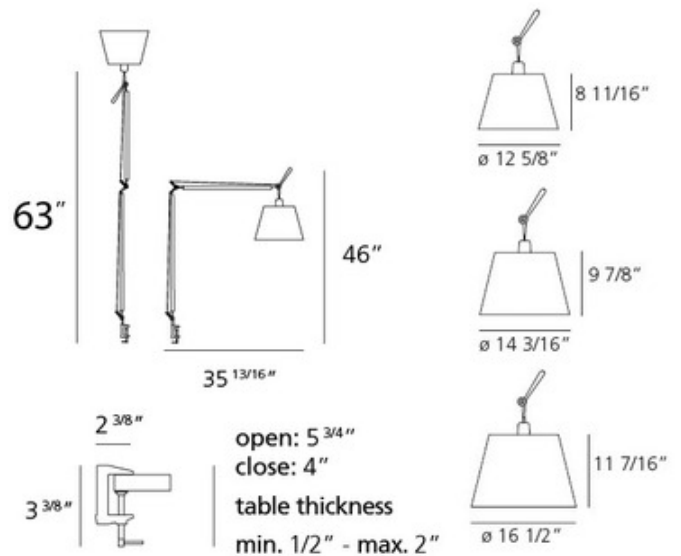

**DESIGNER** Michele De Lucchi & Giancarlo Fassina  
**BRAND** Artemide

**DESCRIPTION**

Tolomeo Mega Task Lamp with Clamp features a Grey Fiber, Black, or Parchment paper shade with a polished aluminum finish and a fully adjustable, articulated arm. Joints, tension control knobs, and mountings in polished die-cast aluminum, support cables in stainless steel. Clamp in die-cast aluminum with a 2 inch maximum opening. Dimmer included on cord. Three shade sizes available. Two 150 watt max 120 volt medium base bulbs are required, but not included. Shade available in 12.6 inch, 14.1 inch, or 16.5 inch diameter. UL listed.

*Shown in: Polished Aluminum / Parchment Paper*

<b>SHADE COLOR</b>	Parchment Paper
<b>BODY FINISH</b>	Polished Aluminum
<b>WATTAGE</b>	300W
<b>DIMMER</b>	Included
<b>DIMENSIONS</b>	14.3"W x 9.9"H
<b>BULB NOT INCLUDED</b>	
<b>LAMP</b>	2 x A19/Medium (E26)/150W/120V Incandescent 1 x A21/Medium (E26)/120V LED
<b>SPEC #</b>	ART51260