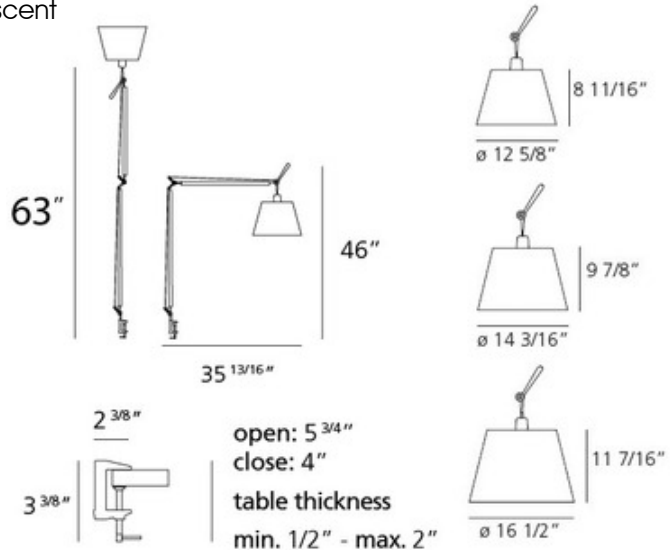

Tolomeo Mega Task Lamp with Clamp

Designer: Michele De Lucchi & Giancarlo Fassina

Description:

Tolomeo Mega Task Lamp with Clamp features a Grey Fiber, Black, or Parchment paper shade with a polished aluminum finish and a fully adjustable, articulated arm. Joints, tension control knobs, and mountings in polished die-cast aluminum, support cables in stainless steel. Clamp in die-cast aluminum with a 2 inch maximum opening. Dimmer included on cord. Three shade sizes available. Two 150 watt max 120 volt medium base bulbs are required, but not included. Shade available in 12.6 inch, 14.1 inch, or 16.5 inch diameter. UL listed.

Shown in: Polished Aluminum / Parchment Paper

List Price: \$731.25
Our Price: \$585.00

Shade Color: Parchment Paper
Body Finish: Polished Aluminum
Lamp: 2 x A19/Medium (E26)/150W/120V Incandescent
 1 x A21/Medium (E26)/120V LED
Wattage: 150W
Dimmer: Included
Dimensions: 9.9"H x 14.3"W