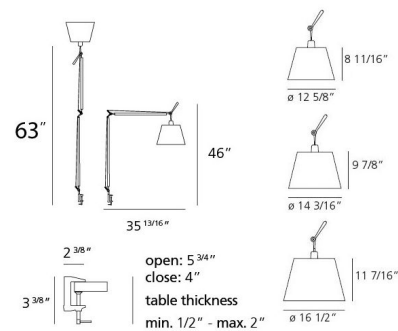

CLICK TO VIEW PRODUCT

Notes: