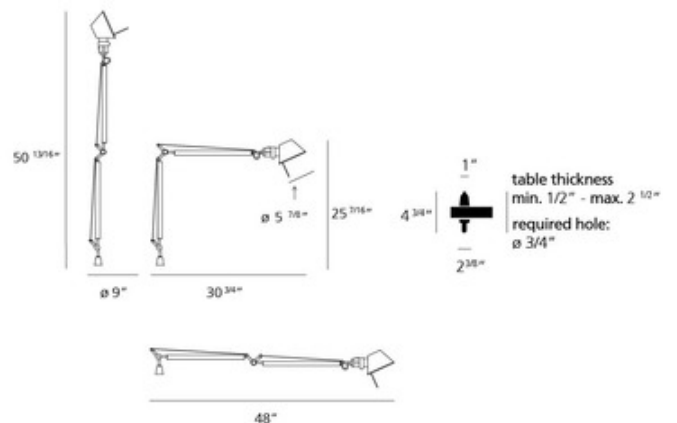

DESIGNER Michele De Lucchi & Giancarlo Fassina
BRAND Artemide

DESCRIPTION

Tolomeo Classic Desk Lamp features a weighted aluminum base with a White, Black, or Aluminum body. Arm in extruded aluminum, joints and tension-control knobs in die-cast aluminum, and base in weighted steel. Diffuser tiltable and rotatable 360 degrees. On/off switch on head. Available with Table Base, In-set pivot, or Clamp mounting option.

Shown in: Aluminum

SHADE COLOR	N/A
BODY FINISH	Aluminum
WATTAGE	72W
DIMMER	N/A
DIMENSIONS	48"L x 9"W x 50.8"H x 30.75"D
BULB NOT INCLUDED	
LAMP	1 x A19/Medium (E26)/72W/120V Incandescent

SPEC # ART51267