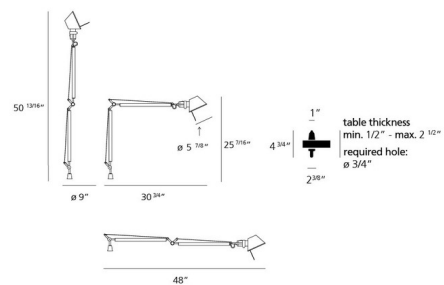

Description

Experience the enduring brilliance of design with the Tolomeo Classic Desk Lamp, an iconic fixture that epitomizes perfect functional balance and sleek aesthetics. This beloved lamp features a stable weighted aluminum base and is available with a versatile White, Black, or classic Aluminum body finish, allowing it to seamlessly integrate into any contemporary interior. At its core is the fully adjustable arm crafted from extruded aluminum, providing exceptional reach and precise light positioning. The signature joints and tension-control knobs, crafted from durable die-cast aluminum, ensure smooth and effortless articulation. The diffuser is remarkably tiltable and rotatable a full 360 degrees, allowing you to direct light exactly where it's needed for optimal task illumination or ambient glow. A convenient on/off switch is cleverly integrated on the head for easy access. The Tolomeo Classic offers unparalleled versatility with its Table Base, In-set pivot, or Clamp mounting option, adapting to virtually any workspace configuration. Customers consistently praise its timeless design, unmatched adjustability, and robust build quality, making it an indispensable tool for designers, architects, students, and anyone seeking a superior and stylish desk lamp.

Specifications

COLOR	N/A
BODY FINISH	Aluminum
WATTAGE	11W
DIMMER	N/A
DIMENSIONS	48"L x 9"W x 50.8"H x 30.75"D
BULB NOT INCLUDED	1 x A19/Medium (E26)/11W/120V LED
COUNTRY OF ORIGIN	Italy

Shown in aluminum