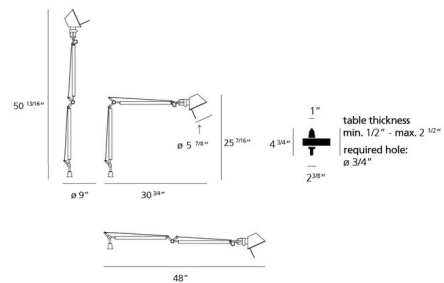

CLICK TO VIEW PRODUCT

Notes: