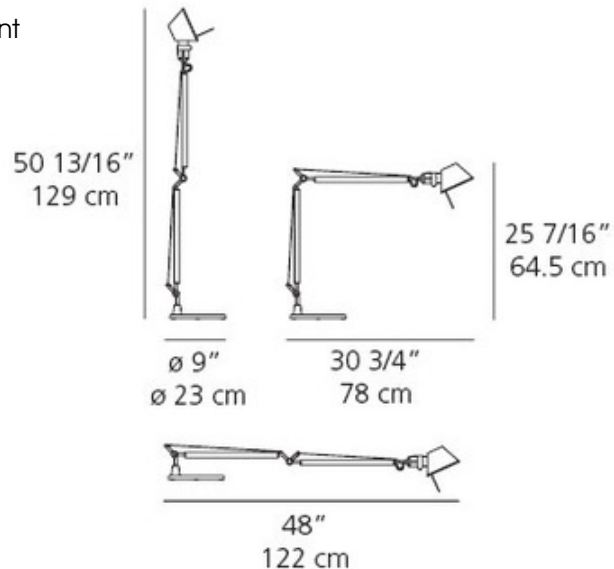

Tolomeo Classic Desk Lamp

Designer: Michele De Lucchi & Giancarlo Piretti

Description:

Tolomeo Classic Desk Lamp features a weighted aluminum base with a White, Black, or Aluminum body. Arm in extruded aluminum, joints and tension-control knobs in die-cast aluminum, and base in weighted steel. Diffuser tiltable and rotatable 360 degrees. On/off switch on head. One 100 watt max 120 volt medium base bulb is required, but not included. 9 inch base width x 50.8 inch maximum height x 30.75 inch depth. UL listed.

Shown in: Aluminum / Aluminum

List Price: \$356.25
Our Price: \$242.25

Shade Color: Aluminum
Body Finish: Aluminum
Lamp: 1 x A19/Medium (E26)/72W/120V Incandescent
Wattage: 72W
Dimmer: Incandescent
Dimensions: 48"L x 50.8"H x 9"W x 30.75"D

Product Number: ART51267			
Company:		Fixture Type:	Date: Mar 23, 2018
Project:		Approved By:	

#0112TA-TOLOMEC-00911-OOPA

Fax: (773) 883-6131

Phone: 866-954-4489

Address: 1718 W. Fullerton Ave. Chicago IL 60614