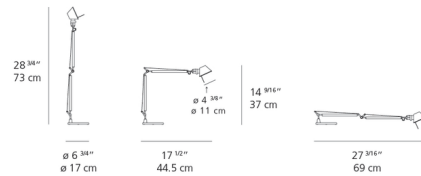

By Artemide

Description

Discover refined task lighting in a perfectly scaled form with the Tolomeo Micro Desk Lamp. Grounded by a stable, round base, the lamp boasts a fully adjustable articulated arm structure in extruded aluminum, providing exceptional flexibility and precise light positioning. The signature joints and tension control knobs, crafted from polished die-cast aluminum, alongside durable stainless steel tension cables, ensure smooth operation and lasting quality. The diffuser is remarkably tiltable and rotatable a full 360 degrees, allowing you to direct light with precision for any task. A convenient on/off switch is located on the cord for easy access. Ideal for bedside tables, compact workspaces, or any area where precise, stylish, and contemporary illumination is desired.

Shown in black

Specifications

COLOR	N/A
BODY FINISH	Black
WATTAGE	7W
DIMMER	N/A
DIMENSIONS	6.75"W x 14.6"H x 17.5"D
BULB NOT INCLUDED	1 x B10/Candelabra (E12)/7W/120V LED
COUNTRY OF ORIGIN	Italy

CLICK TO VIEW PRODUCT