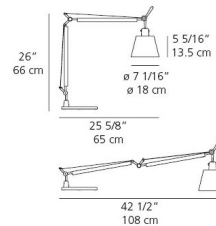

### Specifications

COLOR	Parchment Paper
BODY FINISH	Polished Aluminum
WATTAGE	75W
DIMMER	N/A
DIMENSIONS	42.5"L x 7"W x 26"H
BULB NOT INCLUDED	1 x A19/Medium (E26)/75W/120V Incandescent
OTHER BULB OPTIONS	1 x A19/Medium (E26)/120V LED
COUNTRY OF ORIGIN	Italy