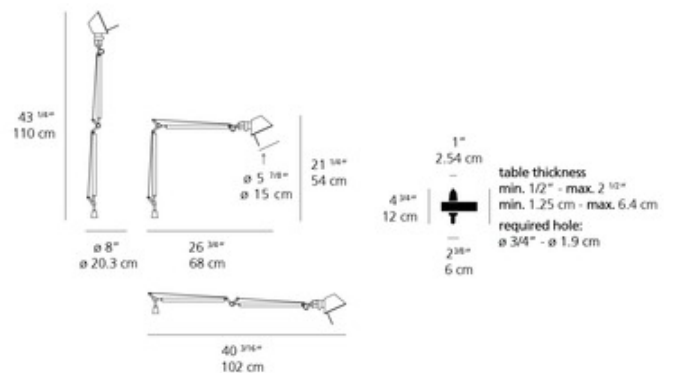

DESIGNER Michele De Lucchi & Giancarlo Fassina

BRAND Artemide

DESCRIPTION

Tolomeo Mini Desk Lamp with In Set Pivot features an extruded aluminum arm, die-cast aluminum joints and tension-control knobs, and stainless steel tension cables. Available in White, Black, or Aluminum. One 100 watt max 120 volt medium base bulb is required, but not included. In-set support requires 0.75 inch diameter hole and supports 2.5 inch maximum surface depth. Diffuser rotates 90 degrees. UL listed.

Shown in: Aluminum

SHADE COLOR	N/A
BODY FINISH	Aluminum
WATTAGE	72W
DIMMER	Standard 120V
DIMENSIONS	40.3"L x 21.25"H x 26.75"D
LAMP	1 x A19/Medium (E26)/72W/120V Incandescent

ITEM NUMBER ART51279

COMPANY	PROJECT	FIXTURE TYPE	APPROVED BY	DATE