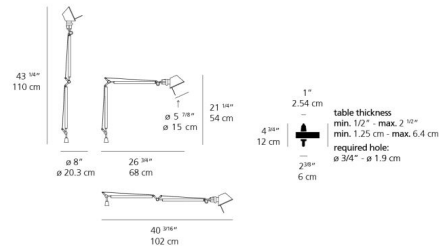

Description

Achieve a sleek, integrated lighting solution with the Tolomeo Mini Desk Lamp with In Set Pivot, a design that combines iconic adjustability with a discreet mounting option. This versatile lamp features a fully articulated arm crafted from extruded aluminum, offering precise directional control. The signature die-cast aluminum joints and tension-control knobs, along with stainless steel tension cables, ensure smooth movement and lasting durability. Available in crisp White, sleek Black, or classic Aluminum, this lamp seamlessly blends into any contemporary interior. Its innovative in-set pivot support requires a precise 0.75-inch diameter hole for flush mounting, accommodating surfaces up to 2.5 inches in maximum depth, creating a clean, unobtrusive look. The diffuser provides focused light and rotates a full 90 degrees for optimal positioning. It requires one 100-watt max 120-volt medium base bulb (not included). UL listed for safety, customers appreciate its minimalist footprint and impressive functionality for built-in applications. Ideal for custom desks, bookshelves, or integrated workspaces where a clean aesthetic and flexible lighting are paramount, the Tolomeo Mini Desk Lamp with In Set Pivot offers a sophisticated and tailored illumination experience.

Specifications

COLOR	N/A
BODY FINISH	Aluminum
WATTAGE	100W
DIMMER	N/A
DIMENSIONS	40.3"L x 21.25"H x 26.75"D
BULB NOT INCLUDED	1 x A19/Medium (E26)/100W/120V Incandescent
COUNTRY OF ORIGIN	Italy

Shown in aluminum