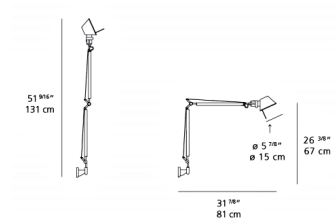

Description

Integrate the legendary flexibility of the Tolomeo series directly into your walls with the Tolomeo Classic Hardwire Wall Light with J Bracket. This elegant and highly functional fixture features a fully articulated arm, body structure, and diffuser, all crafted from extruded natural anodized Aluminum, sleek Black, or crisp White, offering both durability and a refined aesthetic. The iconic joints and tension control knobs, made from polished die-cast aluminum, alongside robust stainless steel tension cables, ensure fluid movement and precise light positioning. Designed for a permanent and seamless installation, this wall light utilizes a Type J bracket suitable for hardwiring directly to a standard electrical junction box, providing a clean, professional look with no visible cords. The diffuser is impressively tiltable and rotates a full 360 degrees on the lampholder, giving you complete control over light direction. A convenient on/off switch is included directly on the fixture for immediate operation. It requires one 100-watt, 120-volt A19 type medium base incandescent lamp (not included). With a 5 7/8-inch diameter shade, 26 3/8-inch height, 31 7/8-inch depth, and an impressive 51 9/16-inch fully extended arm, this fixture offers substantial reach. UL listed for safety, customers consistently praise its superior build quality and unmatched adjustability for wall-mounted applications. Perfect for bedrooms, reading nooks, or as a versatile task light in a living area, the Tolomeo Classic Hardwire Wall Light offers a blend of contemporary and transitional design with enduring functionality.

Shown in aluminum

Specifications

COLOR	N/A
BODY FINISH	Aluminum
WATTAGE	100W
DIMMER	Standard 120V
DIMENSIONS	51.6"L x 5.9"W x 26.4"H x 31.9"D
BULB NOT INCLUDED	1 x A19/Medium (E26)/100W/120V Incandescent
COUNTRY OF ORIGIN	Italy