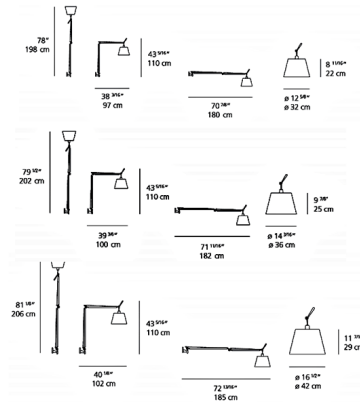

Shown in aluminum / grey shade