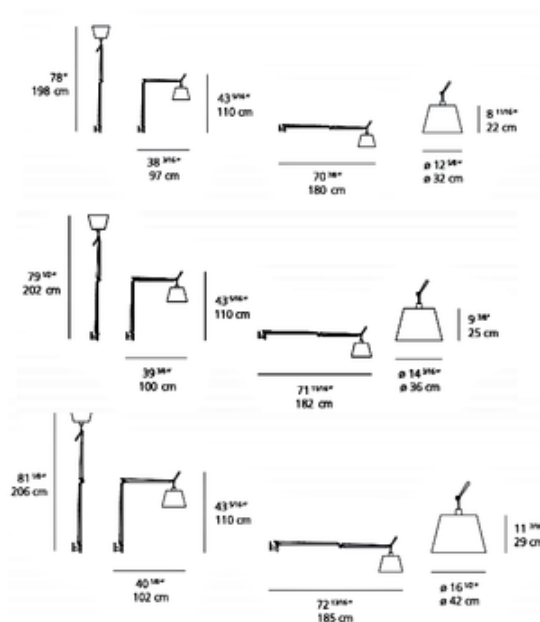

**DESIGNER** Michele De Lucchi & Giancarlo Fassina  
**BRAND** Artemide

**DESCRIPTION**

Tolomeo Mega Wall Mount with Diffuser features a fully adjustable, articulated arm with a J bracket for wall mounting on a junction box. Available in an Aluminum body finish with a Parchment, Silver Fiber, or Black shade, or a Black body finish with a Black shade. Available with a 12, 14 or 17 inch diameter shade. 12 Inch: 12.6 inch diameter shade x 43.3 inch height x 38.2 inch depth x 70.9 inch extended arm length. 14 Inch: 14.2 inch diameter shade x 43.3 inch height x 39.4 inch depth x 71.7 inch extended arm length. 17 Inch: 16.5 inch diameter shade x 43.3 inch height x 40.1 inch depth x 72.8 inch extended arm length. One 150 watt 120 volt medium base A21 type medium base incandescent lamp is required, but not included. Dimmer located on cord. Directional general light distribution. UL listed.

Shown in: Aluminum / Grey Shade

<b>SHADE COLOR</b>	N/A
<b>BODY FINISH</b>	Aluminum / Grey Shade
<b>WATTAGE</b>	150W
<b>DIMMER</b>	Standard 120V
<b>DIMENSIONS</b>	70.9"L x 12.6"W x 43.3"H x 38.2"D
<b>LAMP</b>	1 x A21/Medium (E26)/150W/120V Incandescent 1 x A21/Medium (E26)/120V LED

**ITEM NUMBER** ART51286

COMPANY	PROJECT	FIXTURE TYPE	APPROVED BY	DATE