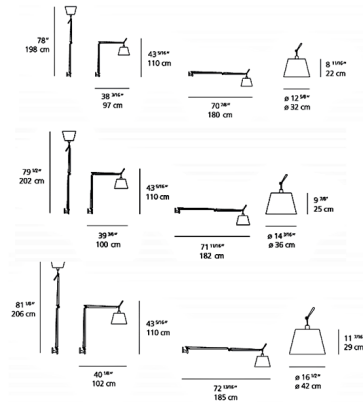

Shown in aluminum / grey shade