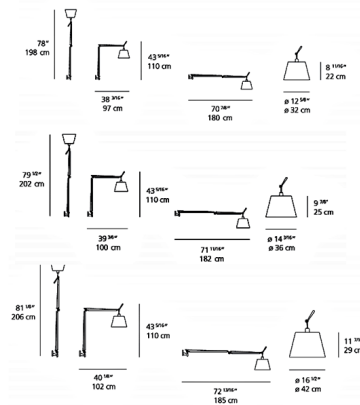

Lightology

lightology.com
866-954-4489
05-24-26

Project: _____
 Company: _____
 Location: _____ Fixture Type: _____
 SPEC #: **ART51287**
 Approved On: _____ Approved By: _____

Tolomeo Mega Wall Light with Diffuser By Artemide

Description

Make a grand, flexible statement with the Tolomeo Mega Wall Mount with Diffuser, an oversized and highly adjustable lighting solution designed to command attention. This impressive fixture features a fully adjustable, articulated arm that provides exceptional reach and precise light positioning. It integrates seamlessly into your wall via a J bracket for wall mounting on a junction box, ensuring a clean and sophisticated installation. Available in a versatile Aluminum body finish (paired with a Parchment, Silver Fiber, or sleek Black shade) or a sophisticated Black body finish (with a matching Black shade), the Tolomeo Mega offers versatile aesthetic options to complement any interior. A convenient dimmer is located on the cord, providing effortless control over your illumination. This versatile light offers the flexibility of being hardwired or plug-in, adapting to your specific installation needs. Customers consistently laud its dramatic scale and remarkable functionality for large spaces. Ideal for illuminating expansive living rooms, grand bedrooms, or as a powerful task light in a large home office, the Tolomeo Mega Wall Light with Diffuser embodies contemporary and transitional design, offering both monumental style and unparalleled adaptability.

Shown in aluminum / parchment shade

Specifications

COLOR	N/A
BODY FINISH	Aluminum / Parchment Shade
WATTAGE	150W
DIMMER	Standard 120V
DIMENSIONS	71.7"L x 14.2"W x 43.3"H x 39.4"D
BULB NOT INCLUDED	1 x A19/Medium (E26)/150W/120V Incandescent
OTHER BULB OPTIONS	1 x A19/Medium (E26)/120V LED
COUNTRY OF ORIGIN	Italy