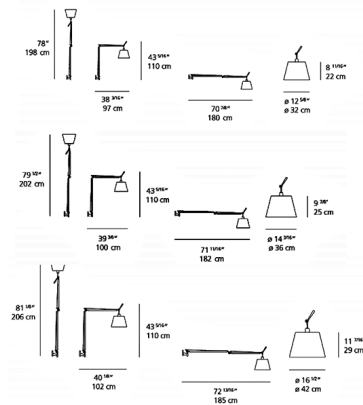

By Artemide

Description

Make a grand, flexible statement with the Tolomeo Mega Wall Mount with Diffuser, an oversized and highly adjustable lighting solution designed to command attention. This impressive fixture features a fully adjustable, articulated arm that provides exceptional reach and precise light positioning. It integrates seamlessly into your wall via a J bracket for wall mounting on a junction box, ensuring a clean and sophisticated installation. Available in a versatile Aluminum body finish (paired with a Parchment, Silver Fiber, or sleek Black shade) or a sophisticated Black body finish (with a matching Black shade), the Tolomeo Mega offers versatile aesthetic options to complement any interior. A convenient dimmer is located on the cord, providing effortless control over your illumination. This versatile light offers the flexibility of being hardwired or plug-in, adapting to your specific installation needs. Customers consistently laud its dramatic scale and remarkable functionality for large spaces. Ideal for illuminating expansive living rooms, grand bedrooms, or as a powerful task light in a large home office, the Tolomeo Mega Wall Light with Diffuser embodies contemporary and transitional design, offering both monumental style and unparalleled adaptability.

Shown in aluminum / grey shade

Specifications

COLOR	N/A
BODY FINISH	Aluminum / Grey Shade
WATTAGE	150W
DIMMER	Standard 120V
DIMENSIONS	71.7"L x 14.2"W x 43.3"H x 39.4"D
BULB NOT INCLUDED	1 x A21/Medium (E26)/150W/120V Incandescent
OTHER BULB OPTIONS	1 x A21/Medium (E26)/120V LED
COUNTRY OF ORIGIN	Italy