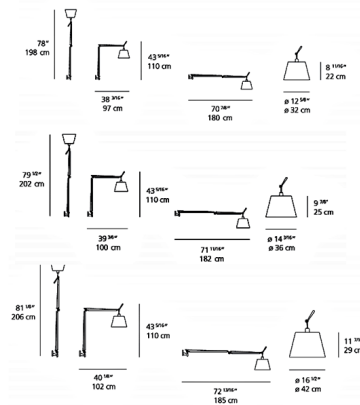

Description

Make a grand, flexible statement with the Tolomeo Mega Wall Mount with Diffuser, an oversized and highly adjustable lighting solution designed to command attention. This impressive fixture features a fully adjustable, articulated arm that provides exceptional reach and precise light positioning. It integrates seamlessly into your wall via a J bracket for wall mounting on a junction box, ensuring a clean and sophisticated installation. Available in a versatile Aluminum body finish (paired with a Parchment, Silver Fiber, or sleek Black shade) or a sophisticated Black body finish (with a matching Black shade), the Tolomeo Mega offers versatile aesthetic options to complement any interior. A convenient dimmer is located on the cord, providing effortless control over your illumination. This versatile light offers the flexibility of being hardwired or plug-in, adapting to your specific installation needs. Customers consistently laud its dramatic scale and remarkable functionality for large spaces. Ideal for illuminating expansive living rooms, grand bedrooms, or as a powerful task light in a large home office, the Tolomeo Mega Wall Light with Diffuser embodies contemporary and transitional design, offering both monumental style and unparalleled adaptability.

Shown in aluminum / parchment shade

Specifications

COLOR	N/A
BODY FINISH	Aluminum / Parchment Shade
WATTAGE	150W
DIMMER	Standard 120V
DIMENSIONS	72.8"L x 16.5"W x 43.3"H x 40.1"D
BULB NOT INCLUDED	1 x A21/Medium (E26)/150W/120V Incandescent
OTHER BULB OPTIONS	1 x A21/Medium (E26)/120V LED
COUNTRY OF ORIGIN	Italy