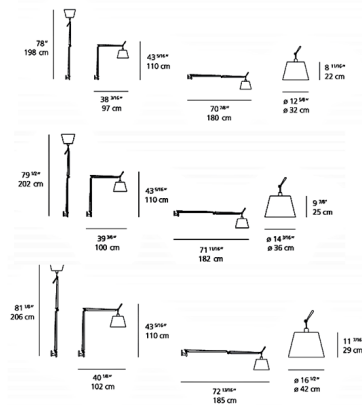

By Artemide

Description

Make a grand, flexible statement with the Tolomeo Mega Wall Mount with Diffuser, an oversized and highly adjustable lighting solution designed to command attention. This impressive fixture features a fully adjustable, articulated arm that provides exceptional reach and precise light positioning. It integrates seamlessly into your wall via a J bracket for wall mounting on a junction box, ensuring a clean and sophisticated installation. Available in a versatile Aluminum body finish (paired with a Parchment, Silver Fiber, or sleek Black shade) or a sophisticated Black body finish (with a matching Black shade), the Tolomeo Mega offers versatile aesthetic options to complement any interior. A convenient dimmer is located on the cord, providing effortless control over your illumination. This versatile light offers the flexibility of being hardwired or plug-in, adapting to your specific installation needs. Customers consistently laud its dramatic scale and remarkable functionality for large spaces. Ideal for illuminating expansive living rooms, grand bedrooms, or as a powerful task light in a large home office, the Tolomeo Mega Wall Light with Diffuser embodies contemporary and transitional design, offering both monumental style and unparalleled adaptability.

Shown in aluminum / grey shade

Specifications

COLOR	N/A
BODY FINISH	Aluminum / Grey Shade
WATTAGE	150W
DIMMER	Standard 120V
DIMENSIONS	72.8"L x 16.5"W x 43.3"H x 40.1"D
BULB NOT INCLUDED	1 x A21/Medium (E26)/150W/120V Incandescent
OTHER BULB OPTIONS	1 x A21/Medium (E26)/120V LED
COUNTRY OF ORIGIN	Italy