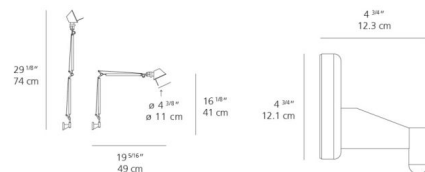

CLICK TO VIEW PRODUCT

Notes: