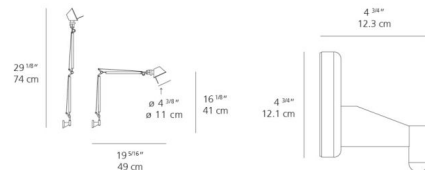

CLICK TO VIEW PRODUCT

Notes: