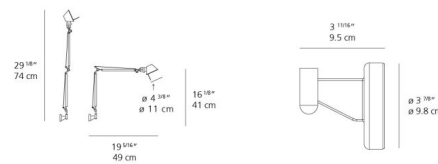

Description

Experience versatile and precise illumination with the Tolomeo Micro Plug In Wall Light with S Bracket (cord and plug). This highly adaptable fixture features a fully articulated arm and body structure crafted from extruded natural anodized aluminum, providing superior durability and a sleek, modern aesthetic. The signature joints and tension control knobs in polished die-cast aluminum, alongside robust stainless steel tension cables, ensure fluid movement and precise light positioning. The diffuser, made of anodized aluminum, provides focused light and is impressively tiltable and rotates a full 360 degrees on the lampholder, giving you complete control over light direction. Designed for convenient installation, this wall light utilizes a Type S bracket suitable for wall surface mounting with an integrated cord and plug, offering immediate functionality without hardwiring. A convenient on/off switch is included for easy operation. This fixture offers two lamping options: an Incandescent (INC) version requiring one 60-watt max 120-volt G16.5 candelabra base bulb (not included), or an energy-efficient integrated 5-watt 120-volt LED light source for modern illumination. With a 4.4-inch shade width, 16.1-inch height, and 19.3-inch depth, this compact fixture delivers impressive performance. UL listed for safety, customers consistently laud its flexibility for renters and excellent focused light. Perfect for bedside reading, task lighting in a small home office, or as an adaptable accent light, the Tolomeo Micro Plug In Wall Light embodies contemporary design with practical versatility.

Shown in aluminum

Specifications

COLOR	N/A
BODY FINISH	Aluminum
WATTAGE	60W
DIMMER	N/A
DIMENSIONS	29.1"L x 4.4"W x 16.1"H x 19.3"D
BULB NOT INCLUDED	1 x G16.5/Candelabra (E12)/60W/120V Incandescent
COUNTRY OF ORIGIN	Italy