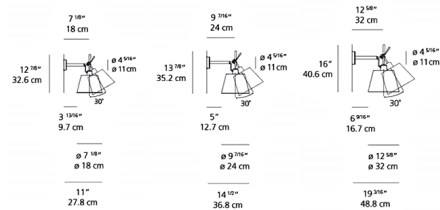

CLICK TO VIEW PRODUCT

Notes: