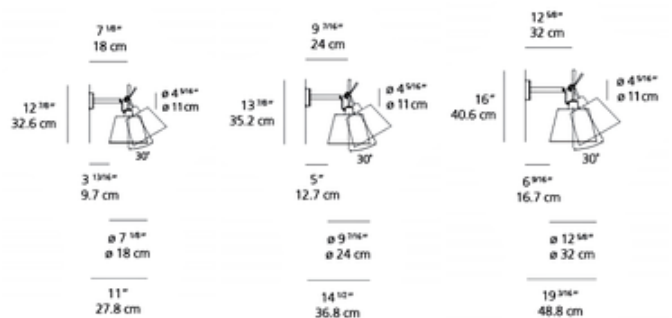

COMPANY	PROJECT	FIXTURE TYPE	APPROVED BY	DATE