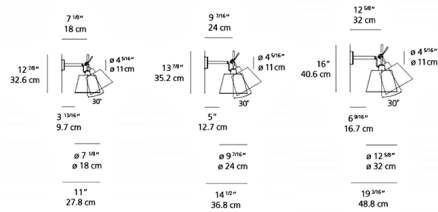

By Artemide

Description

Combine the focused functionality of a spot light with the warm ambiance of a shade using the Tolomeo Shade Spot Wall Light. This elegant fixture features a sophisticated parchment paper or silver fiber shade, providing a beautifully diffused light that enhances any space. The shade is meticulously paired with a sleek wall support, joints, canopy, and arm, all in polished aluminum, creating a cohesive and refined aesthetic. Designed for precise illumination, the shade adjusts to a full downward position for direct task lighting and a maximum 30-degree upward position for a soft ambient glow, offering versatile light control. It mounts effortlessly to a standard electrical junction box for a clean, integrated installation. A convenient on/off switch is located directly on the lamp holder for easy access. Customers consistently praise its unique blend of style and function and beautiful, soft light. Ideal for illuminating artwork, highlighting architectural features, or providing adjustable reading light in a bedroom or living room, the Tolomeo Shade Spot Wall Light offers a perfect fusion of contemporary and transitional design.

Shown in polished aluminum / grey fiber

Specifications

COLOR Grey Fiber
 BODY FINISH Polished Aluminum
 WATTAGE 8W
 DIMMER Standard 120V
 DIMENSIONS 9.4"W x 13.9"H x 14.5"D
 BULB NOT INCLUDED 1 x A19/Medium (E26)/8W/120V LED
 COUNTRY OF ORIGIN Italy