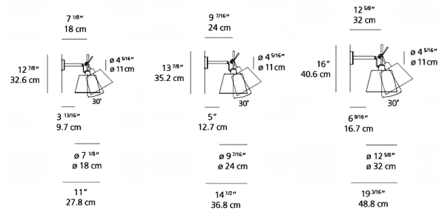

CLICK TO VIEW PRODUCT

Notes: