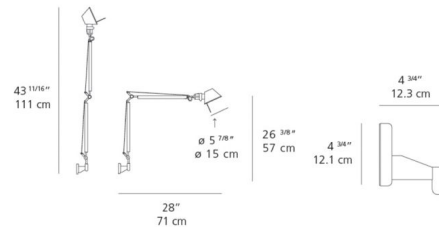

CLICK TO VIEW PRODUCT

Notes: