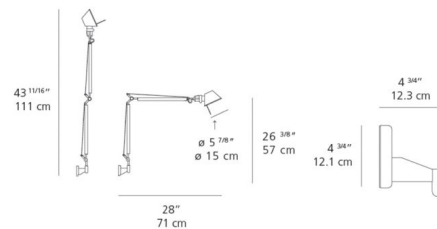

CLICK TO VIEW PRODUCT

Notes: