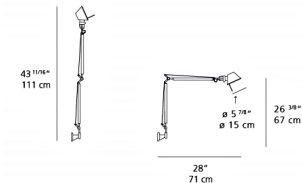

By Artemide

Description

Experience versatile and precise illumination with the Tolomeo Mini Plug-In Wall Light with S Bracket. This highly adaptable fixture features a fully articulated arm, body structure, and diffuser crafted from extruded natural anodized Aluminum, sleek Black, or crisp White, providing superior durability and a sleek, modern aesthetic. The signature joints and tension control knobs in polished die-cast aluminum, alongside robust stainless steel tension cables, ensure fluid movement and precise light positioning. Designed for convenient installation, this wall light utilizes a Type S bracket suitable for wall surface mounting with an integrated cord and plug, offering immediate functionality without hardwiring. The diffuser is impressively tiltable and rotates a full 360 degrees on the lampholder, giving you complete control over light direction. A convenient on/off switch is included for easy operation. UL listed for safety, customers consistently laud its flexibility for renters and excellent focused light. Perfect for bedside reading, task lighting in a small home office, or as an adaptable accent light, the Tolomeo Mini Plug-In Wall Light embodies contemporary and transitional design with practical versatility.

Shown in aluminum

Specifications

COLOR	N/A
BODY FINISH	Aluminum
WATTAGE	100W
DIMMER	Standard 120V
DIMENSIONS	43.7"L x 5.9"W x 26.4"H x 28"D
BULB NOT INCLUDED	1 x A19/Medium (E26)/100W/120V Incandescent
COUNTRY OF ORIGIN	Italy