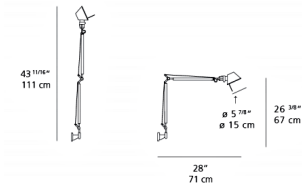

Description

Experience versatile and precise illumination with the Tolomeo Mini Plug-In Wall Light with S Bracket. This highly adaptable fixture features a fully articulated arm, body structure, and diffuser crafted from extruded natural anodized Aluminum, sleek Black, or crisp White, providing superior durability and a sleek, modern aesthetic. The signature joints and tension control knobs in polished die-cast aluminum, alongside robust stainless steel tension cables, ensure fluid movement and precise light positioning. Designed for convenient installation, this wall light utilizes a Type S bracket suitable for wall surface mounting with an integrated cord and plug, offering immediate functionality without hardwiring. The diffuser is impressively tiltable and rotates a full 360 degrees on the lampholder, giving you complete control over light direction. A convenient on/off switch is included for easy operation. UL listed for safety, customers consistently laud its flexibility for renters and excellent focused light. Perfect for bedside reading, task lighting in a small home office, or as an adaptable accent light, the Tolomeo Mini Plug-In Wall Light embodies contemporary and transitional design with practical versatility.

Shown in aluminum

Specifications

COLOR	N/A
BODY FINISH	Aluminum
WATTAGE	100W
DIMMER	Standard 120V
DIMENSIONS	43.7"L x 5.9"W x 26.4"H x 28"D
BULB NOT INCLUDED	1 x A19/Medium (E26)/100W/120V Incandescent
COUNTRY OF ORIGIN	Italy