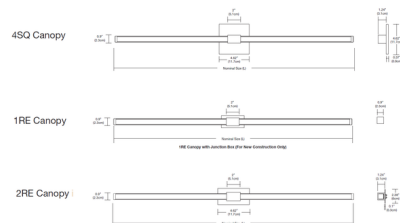

Description

Tie Stix Metal Fixed Position Warm Dim Wall Light with 2 Inch Rectangle, 4 Inch Rectangle or 4 Inch Square Canopy features a direct flat, milky white lens with 100 degree beam spread. Metal finish options include include Satin Nickel, Chrome, Antique Bronze, Satin Black and White. Canopy and hardware are offered in Satin Nickel, Chrome, Antique Bronze, Satin Black or White finish. Available in nominal widths from 15 to 69 inches (Note: see line drawing for exact lengths). 2RE canopy mounts to standard 4 inch electrical box with single gang plaster ring or single gang electrical box. Power supply fits inside electrical box. Includes 5 watts LED per foot available with Warm Dim 2700K (27D) or 3000K (30D) color temperature at 100 percent and dims to 2200K. Includes a 120V input, 24VDC Class 2 output, electronic low voltage LED power supply, dimmable with an electronic low voltage dimmer, sold separately. Product is built to order. Can be mounted in a horizontal or vertical position.

Specifications

COLOR . . . . . White
BODY FINISH . . . . . Satin Nickel
WATTAGE 6.3W
DIMMER . . . . . Low Voltage Electronic
DIMENSIONS . . . . . 15"W x 0.9"H x 0.9"D
INTEGRATED LED MODULE . . . . . 1x LED/6.25W/24V LED

Technical Information

LAMP LIFE . . . . . 50000 hours
COLOR RENDERING . . . . . 92 CRI
LAMP COLOR . . . . . 2700K Warm Dim
LUMENS/WATT 57.92
LUMINOUS FLUX . . . . . 362 lumens

Shown in satin nickel / white

CLICK TO VIEW PRODUCT

Notes: _____