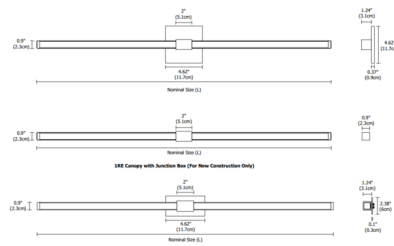

Description

Tie Stix Wood Fixed Position Warm Dim Wall Light with a 4 Inch Square, 1 Inch Rectangle or 2 Inch Rectangle Canopy features a direct flat, milky white lens with 100 degree beam spread. Wood channel finish options include Cherry, Walnut, White Oak, Espresso and Maple. Canopy and hardware are offered in Satin Nickel, Chrome, Antique Bronze, Satin Black or White finish. Available in widths from 15 to 69 inches. Includes 5 watts LED per foot available with Warm Dim 2700K or 3000K color temperature at 100 percent and dims to 2000K color temperature. 4SQ canopy mounts to standard 4 inch square electrical box with round plaster ring. 2RE mounts to standard 4 inch electrical box with single gang plaster ring or single gang electrical box. 1RE mounts to Slim Profile Junction Box (included) in new construction applications. Includes a 120V input, 24VDC Class 2 output, electronic low voltage LED power supply, dimmable with an electronic low voltage dimmer, sold separately. ETL listed. ADA compliant. Fixture includes a 5 year warranty. Product is built to order. Can be mounted in a horizontal or vertical position.

Specifications

COLOR Wood White Oak
 BODY FINISH Satin Nickel
 WATTAGE 6.3W
 DIMMER Low Voltage Electronic
 DIMENSIONS 15"W x 0.9"H x 0.9"D
 INTEGRATED LED MODULE 1 x LED/6.25W/24V LED

Technical Information

LAMP LIFE 50000 hours
 COLOR RENDERING 92 CRI
 LAMP COLOR 2700K Warm Dim
 LUMENS/WATT 59.36
 LUMINOUS FLUX 371 lumens

Shown in satin nickel / wood white oak

27D and 30D

ORDERING CODE (NOMINAL SIZE)	WOOD CHANNEL OVERALL LENGTH (INCHES)	METAL CHANNEL OVERALL LENGTH (INCHES)
15	16.5	16.1
18	19.5	19.1
21	22.5	22.1
27	28.5	28.1
33	34.5	34.1
45	46.5	46.1
57	58.5	58.1
69	70.5	70.1