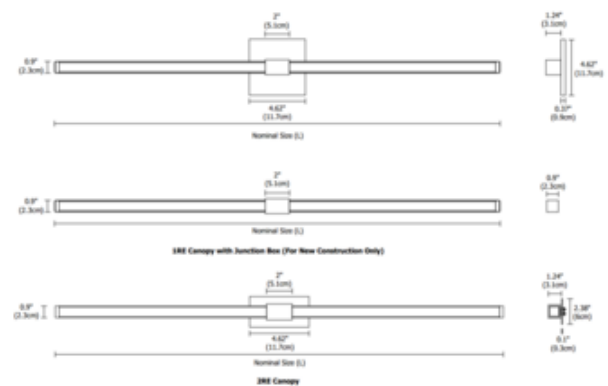

DESIGNER

Gregory Kay

BRAND

PureEdge Lighting

DESCRIPTION

Tie Stix Wood Fixed Position Wall Light with a 4 Inch Square, 1 Inch Rectangle or 2 Inch Rectangle Canopy features a direct flat, milky white lens with 100 degree beam spread. Available in widths from 15 to 70 inches. Wood finish options include Cherry, Walnut, White Oak, Espresso and Maple. Canopy and hardware are offered in Satin Nickel, Chrome, Antique Bronze, Satin Black or White finish. Includes 5 watts LED per foot available with choice of 2200K, 3500K, 4000K or 5000K color temperature, 85+CRI, or 2700K or 3000K color temperature, 92+CRI. 4SQ canopy mounts to standard 4 inch square electrical box with round plaster ring. 2RE mounts to standard 4 inch electrical box with single gang plaster ring or single gang electrical box. 1RE mounts to Slim Profile Junction Box (included) in new construction applications. Power supply fits inside Slim Profile Junction box. Includes a 120V input, 24VDC Class 2 output, electronic low voltage LED power supply, dimmable with an electronic low voltage dimmer, sold separately. ETL listed. ADA compliant. Fixture includes a 5 year warranty. Product is built to order. Can be mounted in a horizontal or vertical position.

Shown in: Satin Nickel / Wood Espresso

SHADE COLOR	Wood Espresso
BODY FINISH	Satin Nickel
WATTAGE	6.25W
DIMMER	Low Voltage Electronic
DIMENSIONS	15"W x 0.9"H x 0.9"D
LAMP	1 x LED/6.25W/24V LED

Technical Information

LUMINOUS FLUX	360 lumens
LUMENS/WATT	57.60
LAMP COLOR	2700 K
COLOR RENDERING	92 CRI

ITEM NUMBER EDG513138

22K, 27K, 30K, 35K, 40K and 57K

ORDERING CODE (NOMINAL SIZE)	WOOD CHANNEL OVERALL LENGTH (INCHES)	METAL CHANNEL OVERALL LENGTH (INCHES)
15	15.9	15.5
17	18.3	17.9
22	23.1	22.7
29	30.3	29.9
34	35.1	34.7
46	47.1	46.7
58	59.1	58.7
70	71.1	70.7