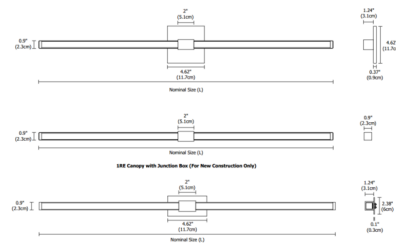

Description

Tie Stix Wood Fixed Position Wall Light with a 4 Inch Square, 1 Inch Rectangle or 2 Inch Rectangle Canopy features a direct flat, milky white lens with 100 degree beam spread. Available in widths from 15 to 70 inches. Wood finish options include Cherry, Walnut, White Oak, Espresso and Maple. Canopy and hardware are offered in Satin Nickel, Chrome, Antique Bronze, Satin Black or White finish. Includes 5 watts LED per foot available with choice of 2200K, 3500K, 4000K or 5000K color temperature, 85+CRI, or 2700K or 3000K color temperature, 92+CRI. 4SQ canopy mounts to standard 4 inch square electrical box with round plaster ring. 2RE mounts to standard 4 inch electrical box with single gang plaster ring or single gang electrical box. 1RE mounts to Slim Profile Junction Box (included) in new construction applications. Power supply fits inside Slim Profile Junction box. Includes a 120V input, 24VDC Class 2 output, electronic low voltage LED power supply, dimmable with an electronic low voltage dimmer, sold separately. ETL listed. ADA compliant. Fixture includes a 5 year warranty. Product is built to order. Can be mounted in a horizontal or vertical position.

Specifications

COLOR Wood Espresso
 BODY FINISH Satin Nickel
 WATTAGE 6.3W
 DIMMER Low Voltage Electronic
 DIMENSIONS 15"W x 0.9"H x 0.9"D
 INTEGRATED LED MODULE 1x LED/6.25W/24V LED

Technical Information

LAMP LIFE 50000 hours
 COLOR RENDERING 92 CRI
 LAMP COLOR 2700K
 LUMENS/WATT 57.60
 LUMINOUS FLUX 360 lumens

Shown in satin nickel / wood espresso

22K, 27K, 30K, 35K, 40K and 57K

ORDERING CODE (NOMINAL SIZE)	WOOD CHANNEL OVERALL LENGTH (INCHES)	METAL CHANNEL OVERALL LENGTH (INCHES)
15	15.9	15.5
17	18.3	17.9
22	23.1	22.7
26	30.3	29.9
34	35.1	34.7
46	47.1	46.7
58	59.1	58.7
70	71.1	70.7