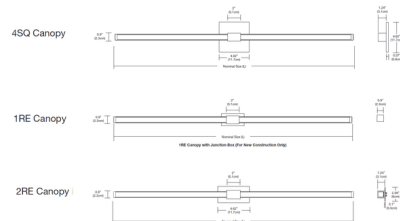

Description

Tie Stix Metal Fixed Position Warm Dim Wall Light with 2 Inch Rectangle, 4 Inch Rectangle or 4 Inch Square Canopy features a direct flat, milky white lens with 100 degree beam spread. Metal finish options include include Satin Nickel, Chrome, Antique Bronze, Satin Black and White. Canopy and hardware are offered in Satin Nickel, Chrome, Antique Bronze, Satin Black or White finish. Available in nominal widths from 15 to 69 inches (Note: see line drawing for exact lengths). 2RE canopy mounts to standard 4 inch electrical box with single gang plaster ring or single gang electrical box. Power supply fits inside electrical box. Includes 5 watts LED per foot available with Warm Dim 2700K (27D) or 3000K (30D) color temperature at 100 percent and dims to 2200K. Includes a 120V input, 24VDC Class 2 output, electronic low voltage LED power supply, dimmable with an electronic low voltage dimmer, sold separately. Product is built to order. Can be mounted in a horizontal or vertical position.

Specifications

COLOR . . . . . Chrome
BODY FINISH . . . . . Antique Bronze
WATTAGE 8.8W
DIMMER . . . . . Low Voltage Electronic
DIMENSIONS . . . . . 21"W x 0.9"H x 0.9"D
INTEGRATED LED MODULE . . . . . 1x LED/8.75W/24V LED

Technical Information

LAMP LIFE . . . . . 50000 hours
COLOR RENDERING . . . . . 92 CRI
LAMP COLOR . . . . . 2700K Warm Dim
LUMENS/WATT 56.80
LUMINOUS FLUX . . . . . 497 lumens

Shown in satin black / chrome

CLICK TO VIEW PRODUCT

Notes: _____