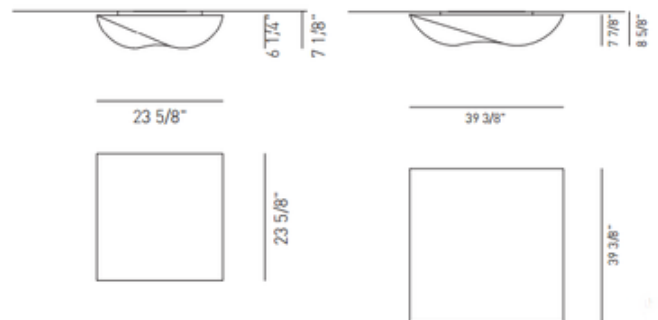

DESCRIPTION

Stormy Wall or Ceiling Light features a removable and washable elastic jersey fabric shade and White metal fittings. Shade available in White or Ivory color. Available in two sizes. 75 watt max 120 volt A19 medium base bulbs are required, but not included. General light distribution. Small: 23.6 inch square x 7.1 inch depth. Large: 39.4 inch square x 8.6 inch depth. ETL listed.

SHADE COLOR	Ivory
BODY FINISH	White
WATTAGE	150W
DIMMER	Standard 120V
DIMENSIONS	23.6"W x 23.6"H x 7.1"D
BULB NOT INCLUDED	
LAMP	2 x A19/Medium (E26)/75W/120V Incandescent 2 x A19/Medium (E26)/120V LED