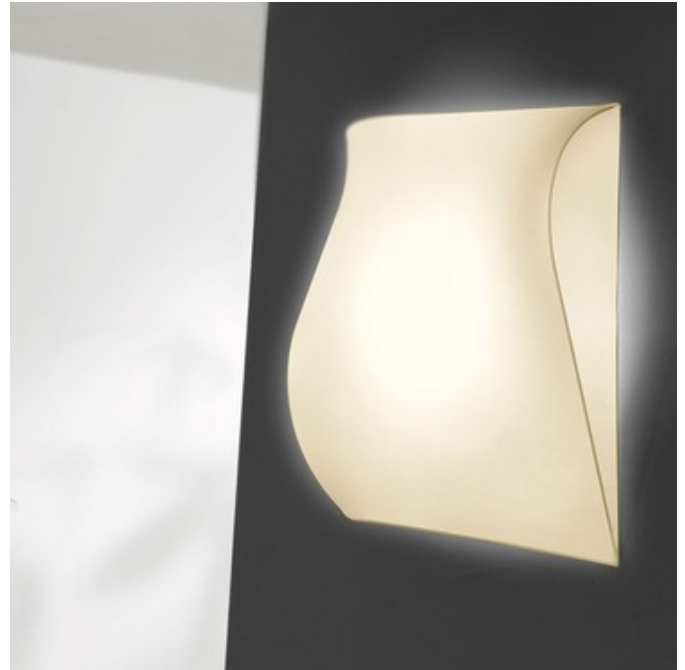

Lightology

Stormy Wall or Ceiling Light

SPEC #

AXO51423

DESIGNER

Manuel Vivian

BRAND

Axolight

DESCRIPTION

Stormy Wall or Ceiling Light features a removable and washable elastic jersey fabric shade and White metal fittings. Shade available in White or Ivory color. Available in two sizes. 75 watt max 120 volt A19 medium base bulbs are required, but not included. General light distribution. Small: 23.6 inch square x 7.1 inch depth. Large: 39.4 inch square x 8.6 inch depth. ETL listed.

SHADE COLOR	Ivory
BODY FINISH	White
WATTAGE	150W
DIMMER	Standard 120V
DIMENSIONS	23.6"W x 23.6"H x 7.1"D
BULB NOT INCLUDED	
LAMP	2 x A19/Medium (E26)/75W/120V Incandescent 2 x A19/Medium (E26)/120V LED