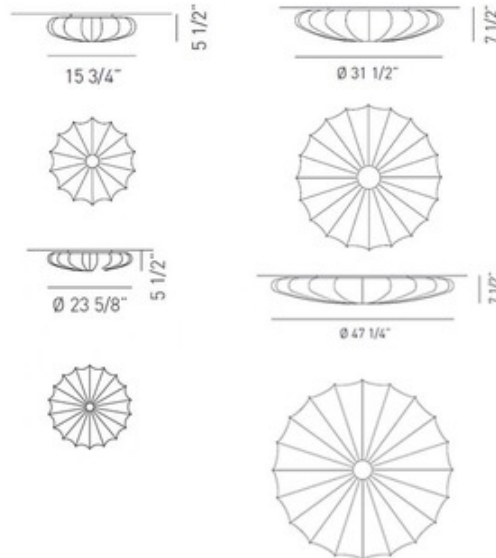

Muse Wall / Ceiling Mount

**Designer:** Sandro Santantonio

**Description:**

The Muse Wall / Ceiling Mount features an elastic silk shade stretched over a White varnished metal frame creating exciting color in any room. The removable and washable shade is available in solid Orange, Light Blue, Dark Blue, Fuchsia, Yellow, Pink, Red, Green, White, or Violet or patterned Multicolor, Sticks, or Flowers. Four sizes and two lamping options available. LED: 9/15 watt 120 volt 82CRI, 2700K A19 GU24 base LED bulbs are included. INC: 60/100 watt max 120 volt medium base bulbs are required, but not included. Small: 15.8 inch width x 5.5 inch depth. Medium: 23.6 inch width x 5.5 inch depth. Large: 31.5 inch width x 7.5 inch depth. Extra large: 47.3 inch width x 7.5 inch depth. ETL listed.

Shown in: White / Orange

**List Price:** \$1285.71  
**Our Price:** \$900.00

**Shade Color:** Orange  
**Body Finish:** White  
**Lamp:** 3 x A19/Medium (E26)/72W/120V Incandescent  
**Wattage:** 216W  
**Dimmer:** Incandescent  
**Dimensions:** 7.5"H x 47.3"W