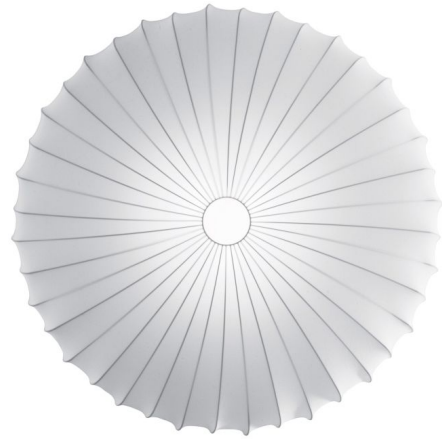

## Muse Wall / Ceiling Light

By Axolight

### Description

The award-winning Muse Wall / Ceiling Mount features an elastic silk shade stretched over a White varnished metal frame creating exciting color in any room. The removable and washable shade is available in a variety of cheerful prints and colors. Optional glass diffuser kit available for E26 LED bulb sold separately.

Shown in white / white

### Specifications

COLOR . . . . . White  
BODY FINISH . . . . . White  
WATTAGE . . . . . 48W  
DIMMER . . . . . Standard 120V  
DIMENSIONS . . . . . 47.25\"W x 7.5\"H  
BULB NOT INCLUDED . . . . . 3 x A19/Medium (E26)/16W/120V LED  
COUNTRY OF ORIGIN . . . . . Italy