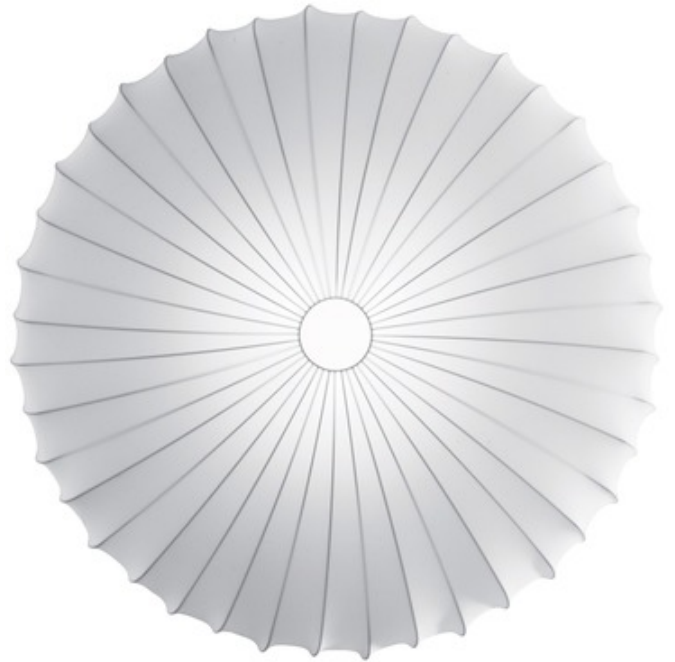

DESIGNER Sandro Santantonio
BRAND Axolight

DESCRIPTION

The award-winning Muse Wall / Ceiling Mount features an elastic silk shade stretched over a White varnished metal frame creating exciting color in any room. The removable and washable shade is available in a variety of cheerful prints and colors. Optional glass diffuser kit available for E26 LED bulb sold separately.

Shown in: White / White

SHADE COLOR	White
BODY FINISH	White
WATTAGE	48W
DIMMER	Standard 120V
DIMENSIONS	47.25"W x 7.5"H
BULB NOT INCLUDED	
LAMP	3 x A19/Medium (E26)/16W/120V LED

SPEC # AXO51449

COMPANY	PROJECT	FIXTURE TYPE	APPROVED BY	DATE