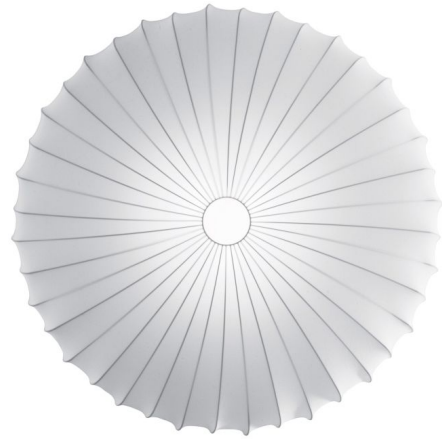

Lightology

lightology.com
866-954-4489
06-21-26

Project: _____

Company: _____

Location: _____ Fixture Type: _____

SPEC #: **AXO51449**

Approved On: _____ Approved By: _____

Muse Wall / Ceiling Light

By Axolight

Description

The award-winning Muse Wall / Ceiling Mount features an elastic silk shade stretched over a White varnished metal frame creating exciting color in any room. The removable and washable shade is available in a variety of cheerful prints and colors. Optional glass diffuser kit available for E26 LED bulb sold separately.

Shown in white / white

Specifications

COLOR White
BODY FINISH White
WATTAGE 48W
DIMMER Standard 120V
DIMENSIONS 47.25\"/>

CLICK TO VIEW PRODUCT

Notes: