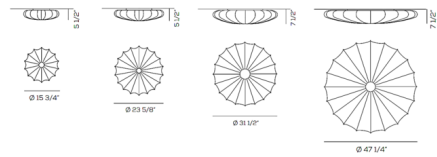

Lightology

lightology.com
866-954-4489
06-21-26

Project: _____

Company: _____

Location: _____ Fixture Type: _____

SPEC #: **AXO51449**

Approved On: _____ Approved By: _____

Muse Wall / Ceiling Light

By Axolight

Description

The award-winning Muse Wall / Ceiling Mount features an elastic silk shade stretched over a White varnished metal frame creating exciting color in any room. The removable and washable shade is available in a variety of cheerful prints and colors. Optional glass diffuser kit available for E26 LED bulb sold separately.

Specifications

COLOR . . . . . White
BODY FINISH . . . . . White
WATTAGE 48W
DIMMER . . . . . Standard 120V
DIMENSIONS . . . . . 47.25\"/>

CLICK TO VIEW PRODUCT

Notes: