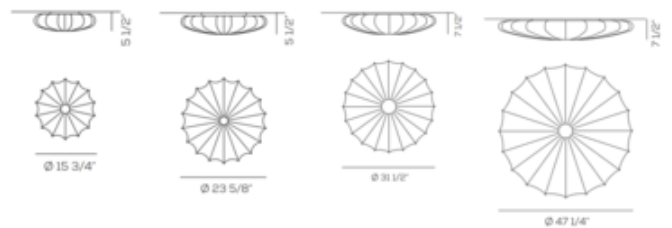

DESIGNER Sandro Santantonio
BRAND Axolight

DESCRIPTION

The award-winning Muse Wall / Ceiling Mount features an elastic silk shade stretched over a White varnished metal frame creating exciting color in any room. The removable and washable shade is available in a variety of cheerful prints and colors. Optional glass diffuser kit available for E26 LED bulb sold separately.

Shown in: White / White

SHADE COLOR	White
BODY FINISH	White
WATTAGE	48W
DIMMER	Standard 120V
DIMENSIONS	47.25"W x 7.5"H
BULB NOT INCLUDED	
LAMP	3 x A19/Medium (E26)/16W/120V LED

SPEC # AXO51449

COMPANY	PROJECT	FIXTURE TYPE	APPROVED BY	DATE