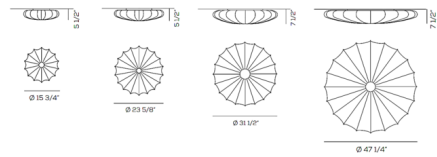

By Axolight

Description

The award-winning Muse Wall / Ceiling Mount features an elastic silk shade stretched over a White varnished metal frame creating exciting color in any room. The removable and washable shade is available in a variety of cheerful prints and colors. Optional glass diffuser kit available for E26 LED bulb sold separately.

Shown in white / white

Specifications

COLOR White
BODY FINISH White
WATTAGE 48W
DIMMER Standard 120V
DIMENSIONS 47.25\"/>

CLICK TO VIEW PRODUCT

Notes: