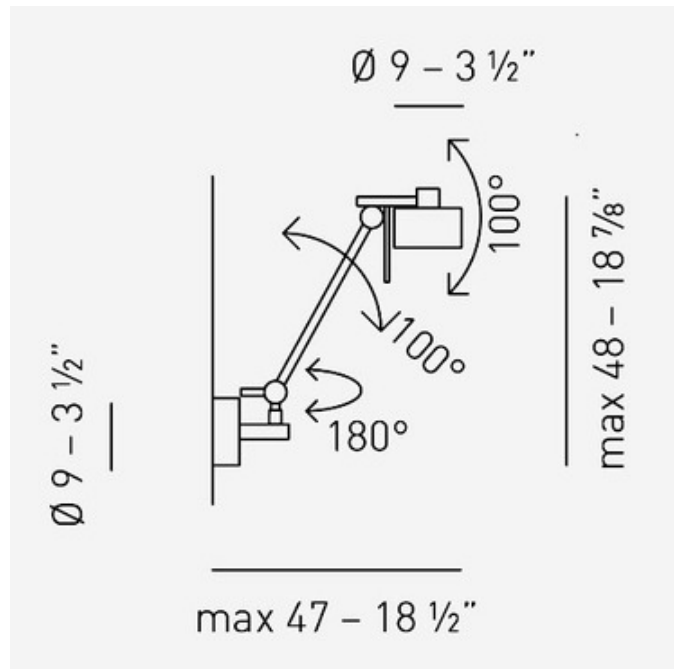

AX20 GR Wall Sconce

Designer: Manuel Vivian

Description:

AX20 GR swing arm wall sconce in chrome features an adjustable head to direct the light beam. General directional light distribution. Available in a suspension, table, wall mount, wall or ceiling mount and floor lamp version. One 60 watt, 120 volt, JCD Type G9 halogen lamp not included. 4.75 inch width x 18.9 inch height x 18.5 inch depth. ETL listed.

Shown in: Chrome

List Price: \$578.57
Our Price: \$344.25

Shade Color: N/A
Body Finish: Chrome
Lamp: 1 x JCD/G9/60W/120V Halogen
Wattage: 60W
Dimmer: Incandescent
Dimensions: 18.9"H x 4.25"W x 18.5"D

Product Number: AX051484			
Company:		Fixture Type:	Date: Mar 21, 2018
Project:		Approved By:	