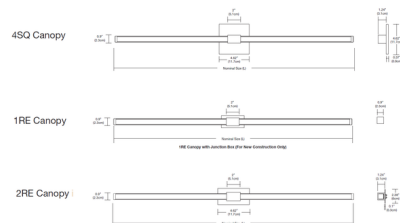

Description

Tie Stix Metal Fixed Position Warm Dim Wall Light with 2 Inch Rectangle, 4 Inch Rectangle or 4 Inch Square Canopy features a direct flat, milky white lens with 100 degree beam spread. Metal finish options include include Satin Nickel, Chrome, Antique Bronze, Satin Black and White. Canopy and hardware are offered in Satin Nickel, Chrome, Antique Bronze, Satin Black or White finish. Available in nominal widths from 15 to 69 inches (Note: see line drawing for exact lengths). 2RE canopy mounts to standard 4 inch electrical box with single gang plaster ring or single gang electrical box. Power supply fits inside electrical box. Includes 5 watts LED per foot available with Warm Dim 2700K (27D) or 3000K (30D) color temperature at 100 percent and dims to 2200K. Includes a 120V input, 24VDC Class 2 output, electronic low voltage LED power supply, dimmable with an electronic low voltage dimmer, sold separately. Product is built to order. Can be mounted in a horizontal or vertical position.

Specifications

COLOR . . . . . White
BODY FINISH . . . . . Antique Bronze
WATTAGE 23.8W
DIMMER . . . . . Low Voltage Electronic
DIMENSIONS . . . . . 57"W x 0.9"H x 0.9"D
INTEGRATED LED MODULE . . . . . 1 x LED/23.75W/24V LED

Technical Information

LAMP LIFE . . . . . 50000 hours
COLOR RENDERING . . . . . 92 CRI
LAMP COLOR . . . . . 2700K Warm Dim
LUMENS/WATT 55.03
LUMINOUS FLUX . . . . . 1307 lumens

Shown in satin nickel / white

CLICK TO VIEW PRODUCT

Notes: _____