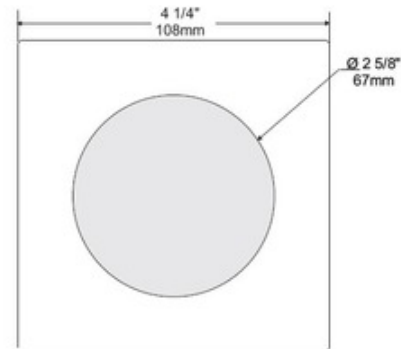

# S3145 3.5 Inch Low Profile Shower Square Trim

**Description:**

S3145 3.5 Inch Low Profile Square Shower Trim is made of plated die-formed steel or powder coat painted finish with anodized aluminum reflector and frosted lens . Trim finish available in White, Black, Gold Plated 24K, Chrome, Brushed Chrome, Architectural Bronze, Antique Copper, Matte White, Brushed Nickel, Satin Nickel, Metallic Grey or Antique Nickel. Additional reflector finishes include specular Clear or Black, or painted Black, White or Matte White. See attached manufacturer specification for housing/trim combination options. Lamp options include 12 volt GU5.3 MR16 halogen up to 50 watts, 120 volt PAR16 LED up to 8 watts, 12 volt GU5.3 MR16 LED up to 11.5 watts, 120 volt GU10 MR16 halogen up to 50 watts, and 120 volt GU10 MR16 LED up to 9.8 watts. See housing specification for dimmer information. Use supplied glass lens only with MR16 lamps with no glass cover. UL listed. Suitable for wet locations. 1 year warranty. 3 5/8 inch ceiling cutout. 4.25 inch square x 2.25 inch height. 2.6 inch round aperture. A complete fixture includes a housing and trim, sold separately.

**Wattage:** 50W  
**Dimmer:** Dimmable  
**Dimensions:** 2.25"H x 4.25"W x 4.25"D

**Technical Information**  
**Function:** Shower/Lensed  
**Ceiling Type:** Drywall with Trim  
**Aperture Shape:** Round  
**Aperture Size:** 2.600"