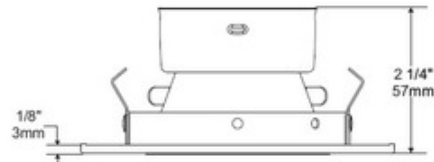

# S3145 3.5 Inch Low Profile Shower Square Trim

**Description:**

S3145 3.5 Inch Low Profile Square Shower Trim is made of plated die-formed steel or powder coat painted finish with anodized aluminum reflector and frosted lens . Trim finish available in White, Black, Gold Plated 24K, Chrome, Brushed Chrome, Architectural Bronze, Antique Copper, Matte White, Brushed Nickel, Satin Nickel, Metallic Grey or Antique Nickel. Additional reflector finishes include specular Clear or Black, or painted Black, White or Matte White. See attached manufacturer specification for housing/trim combination options. Lamp options include 12 volt GU5.3 MR16 halogen up to 50 watts, 120 volt PAR16 LED up to 8 watts, 12 volt GU5.3 MR16 LED up to 11.5 watts, 120 volt GU10 MR16 halogen up to 50 watts, and 120 volt GU10 MR16 LED up to 9.8 watts. See housing specification for dimmer information. Use supplied glass lens only with MR16 lamps with no glass cover. UL listed. Suitable for wet locations. 1 year warranty. 3 5/8 inch ceiling cutout. 4.25 inch square x 2.25 inch height. 2.6 inch round aperture. A complete fixture includes a housing and trim, sold separately.

**Wattage:** 50W  
**Dimmer:** Dimmable  
**Dimensions:** 2.25"H x 4.25"W x 4.25"D

**Technical Information**  
**Function:** Shower/Lensed  
**Ceiling Type:** Drywall with Trim  
**Aperture Shape:** Round  
**Aperture Size:** 2.600"