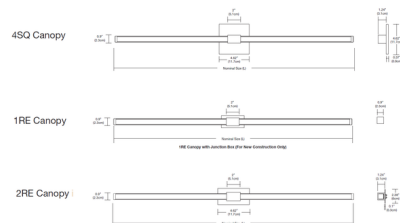

Description

Tie Stix Metal Fixed Position Warm Dim Wall Light with 2 Inch Rectangle, 4 Inch Rectangle or 4 Inch Square Canopy features a direct flat, milky white lens with 100 degree beam spread. Metal finish options include include Satin Nickel, Chrome, Antique Bronze, Satin Black and White. Canopy and hardware are offered in Satin Nickel, Chrome, Antique Bronze, Satin Black or White finish. Available in nominal widths from 15 to 69 inches (Note: see line drawing for exact lengths). 2RE canopy mounts to standard 4 inch electrical box with single gang plaster ring or single gang electrical box. Power supply fits inside electrical box. Includes 5 watts LED per foot available with Warm Dim 2700K (27D) or 3000K (30D) color temperature at 100 percent and dims to 2200K. Includes a 120V input, 24VDC Class 2 output, electronic low voltage LED power supply, dimmable with an electronic low voltage dimmer, sold separately. Product is built to order. Can be mounted in a horizontal or vertical position.

Specifications

COLOR . . . . . White
BODY FINISH . . . . . Satin Nickel
WATTAGE 6.3W
DIMMER . . . . . Low Voltage Electronic
DIMENSIONS . . . . . 15"W x 2.38"H x 1.34"D
INTEGRATED LED MODULE . . . . . 1x LED/6.25W/24V LED

Technical Information

LAMP LIFE . . . . . 50000 hours
COLOR RENDERING . . . . . 92 CRI
LAMP COLOR . . . . . 2700K Warm Dim
LUMENS/WATT 57.92
LUMINOUS FLUX . . . . . 362 lumens

Shown in satin nickel / white

CLICK TO VIEW PRODUCT

Notes: _____