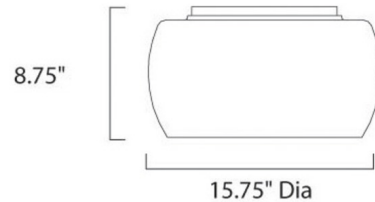

### Description

The Sense Ceiling Flush Mount features Crystals surrounded by a Mirrored glass shade with a Polished Chrome finish. Available in two sizes. 40 watt 120 volt G4 base Xenon bulbs are included. Small: 15.75 inch width x 8.75 inch height. Large: 19.75 inch width x 8.75 inch height. UL or ETL listed.

### Specifications

COLOR	Mirror Chrome
BODY FINISH	Polished Chrome
WATTAGE	200W
DIMMER	Standard 120V
DIMENSIONS	15.75"W x 8.75"H
BULB INCLUDED	5 x JCD/G9/40W/120V Krypton Xenon

CLICK TO VIEW PRODUCT

Notes: