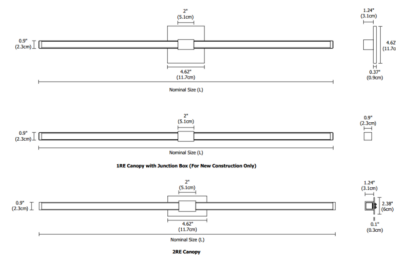

### Description

Tie Stix Wood Fixed Position Warm Dim Wall Light with a 4 Inch Square, 1 Inch Rectangle or 2 Inch Rectangle Canopy features a direct flat, milky white lens with 100 degree beam spread. Wood channel finish options include Cherry, Walnut, White Oak, Espresso and Maple. Canopy and hardware are offered in Satin Nickel, Chrome, Antique Bronze, Satin Black or White finish. Available in widths from 15 to 69 inches. Includes 5 watts LED per foot available with Warm Dim 2700K or 3000K color temperature at 100 percent and dims to 2000K color temperature. 4SQ canopy mounts to standard 4 inch square electrical box with round plaster ring. 2RE mounts to standard 4 inch electrical box with single gang plaster ring or single gang electrical box. 1RE mounts to Slim Profile Junction Box (included) in new construction applications. Includes a 120V input, 24VDC Class 2 output, electronic low voltage LED power supply, dimmable with an electronic low voltage dimmer, sold separately. ETL listed. ADA compliant. Fixture includes a 5 year warranty. Product is built to order. Can be mounted in a horizontal or vertical position.

### Specifications

COLOR . . . . . Wood Walnut  
 BODY FINISH . . . . . Satin Nickel  
 WATTAGE . . . . . 6.3W  
 DIMMER . . . . . Low Voltage Electronic  
 DIMENSIONS . . . . . 15"W x 2.38"H x 1.34"D  
 INTEGRATED LED MODULE . . . . . 1 x LED/6.25W/24V LED

Shown in satin nickel / wood walnut

27D and 30D

ORDERING CODE (NOMINAL SIZE)	WOOD CHANNEL OVERALL LENGTH (INCHES)	METAL CHANNEL OVERALL LENGTH (INCHES)
15	16.5	16.1
18	19.5	19.1
21	22.5	22.1
27	28.5	28.1
33	34.5	34.1
45	46.5	46.1
57	58.5	58.1
69	70.5	70.1