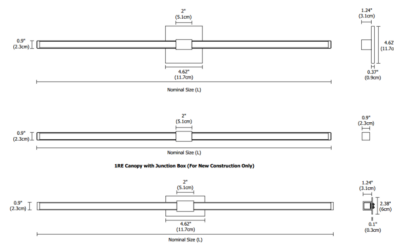

Description

Tie Stix Wood Fixed Position Warm Dim Wall Light with a 4 Inch Square, 1 Inch Rectangle or 2 Inch Rectangle Canopy features a direct flat, milky white lens with 100 degree beam spread. Wood channel finish options include Cherry, Walnut, White Oak, Espresso and Maple. Canopy and hardware are offered in Satin Nickel, Chrome, Antique Bronze, Satin Black or White finish. Available in widths from 15 to 69 inches. Includes 5 watts LED per foot available with Warm Dim 2700K or 3000K color temperature at 100 percent and dims to 2000K color temperature. 4SQ canopy mounts to standard 4 inch square electrical box with round plaster ring. 2RE mounts to standard 4 inch electrical box with single gang plaster ring or single gang electrical box. 1RE mounts to Slim Profile Junction Box (included) in new construction applications. Includes a 120V input, 24VDC Class 2 output, electronic low voltage LED power supply, dimmable with an electronic low voltage dimmer, sold separately. ETL listed. ADA compliant. Fixture includes a 5 year warranty. Product is built to order. Can be mounted in a horizontal or vertical position.

Specifications

COLOR Wood Walnut
 BODY FINISH Satin Nickel
 WATTAGE 6.3W
 DIMMER Low Voltage Electronic
 DIMENSIONS 15"W x 2.38"H x 1.34"D
 INTEGRATED LED MODULE 1 x LED/6.25W/24V LED

Technical Information

LAMP LIFE 50000 hours
 COLOR RENDERING 92 CRI
 LAMP COLOR 3000K Warm Dim
 LUMENS/WATT 59.36
 LUMINOUS FLUX 371 lumens

Shown in satin nickel / wood walnut

27D and 30D

ORDERING CODE (NOMINAL SIZE)	WOOD CHANNEL OVERALL LENGTH (INCHES)	METAL CHANNEL OVERALL LENGTH (INCHES)
15	16.5	16.1
18	19.5	19.1
21	22.5	22.1
27	28.5	28.1
33	34.5	34.1
45	46.5	46.1
57	58.5	58.1
69	70.5	70.1