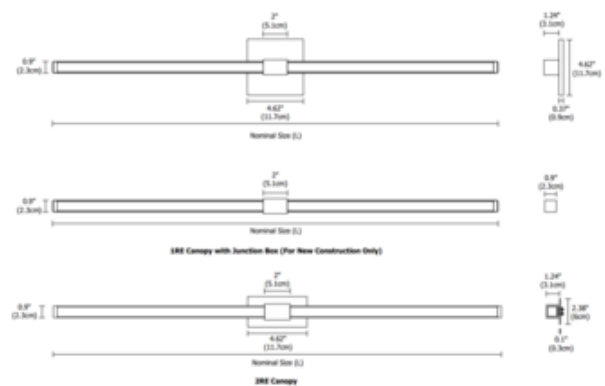

BRAND

PureEdge Lighting

DESCRIPTION

Tie Stix Wood Fixed Position Warm Dim Wall Light with a 4 Inch Square, 1 Inch Rectangle or 2 Inch Rectangle Canopy features a direct flat, milky white lens with 100 degree beam spread. Wood channel finish options include Cherry, Walnut, White Oak, Espresso and Maple. Canopy and hardware are offered in Satin Nickel, Chrome, Antique Bronze, Satin Black or White finish. Available in widths from 15 to 69 inches. Includes 5 watts LED per foot available with Warm Dim 2700K or 3000K color temperature at 100 percent and dims to 2000K color temperature. 4SQ canopy mounts to standard 4 inch square electrical box with round plaster ring. 2RE mounts to standard 4 inch electrical box with single gang plaster ring or single gang electrical box. 1RE mounts to Slim Profile Junction Box (included) in new construction applications. Includes a 120V input, 24VDC Class 2 output, electronic low voltage LED power supply, dimmable with an electronic low voltage dimmer, sold separately. ETL listed. ADA compliant. Fixture includes a 5 year warranty. Product is built to order. Can be mounted in a horizontal or vertical position.

Shown in: Satin Nickel / Wood Walnut

SHADE COLOR	Wood Walnut
BODY FINISH	Satin Nickel
WATTAGE	6.3W
DIMMER	Low Voltage Electronic
DIMENSIONS	15"W x 2.38"H x 1.34"D
INTEGRATED LED MODULE	
LAMP	1 x LED/6.25W/24V LED

Technical Information

LUMINOUS FLUX	371 lumens
LUMENS/WATT	59.36
LAMP COLOR	3000K Warm Dim
COLOR RENDERING	92 CRI

SPEC # EDG515990

270 and 300

ORDERING CODE (NOMINAL SIZE)	WOOD CHANNEL OVERALL LENGTH (INCHES)	METAL CHANNEL OVERALL LENGTH (INCHES)
15	16.5	16.1
18	19.5	19.1
21	22.5	22.1
27	28.5	28.1
33	34.5	34.1
45	46.5	46.1
57	58.5	58.1
69	70.5	70.1