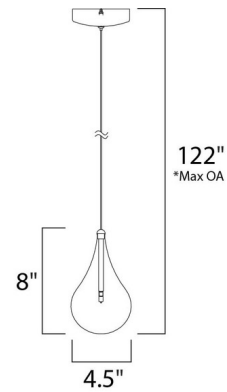

### Description

Larmes collection are gracefully over-sized clear glass teardrops mounted onto a polished chrome lamp holder. Includes 120 inch coaxial cable. One 20 watt, 12 volt, T3 G4 base xenon lamp included. General light distribution. UL listed. Suitable for dry locations. Minimum overall height is 18 inches. Maximum overall height is 120 inches. 5 inch diameter x 8 inch height.

### Specifications

COLOR . . . . . Clear  
BODY FINISH . . . . . Polished Chrome  
WATTAGE . . . . . 20W  
DIMMER . . . . . Low Voltage Electronic  
DIMENSIONS . . . . . 5"W x 8"H  
BULB INCLUDED . . . . . 1 x T3/G4 (bipin)/20W/12V Krypton Xenon

### Technical Information

PRODUCT DIMENSIONS . . . . . Min/Max Overall Height: 18" – 122"

Shown in polished chrome / clear

\*max overall height

CLICK TO VIEW PRODUCT

Notes: