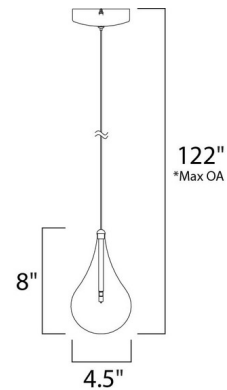

By Et2

Description

Larmes collection are gracefully over-sized clear glass teardrops mounted onto a polished chrome lamp holder. Includes 120 inch coaxial cable. One 20 watt, 12 volt, T3 G4 base xenon lamp included. General light distribution. UL listed. Suitable for dry locations. Minimum overall height is 18 inches. Maximum overall height is 120 inches. 5 inch diameter x 8 inch height.

Specifications

COLOR Clear
BODY FINISH Polished Chrome
WATTAGE 20W
DIMMER Low Voltage Electronic
DIMENSIONS 5"W x 8"H
BULB INCLUDED 1 x T3/G4 (bipin)/20W/12V Krypton Xenon

Technical Information

PRODUCT DIMENSIONS Min/Max Overall Height: 18" – 122"

Shown in polished chrome / clear

*max overall height

CLICK TO VIEW PRODUCT

Notes: