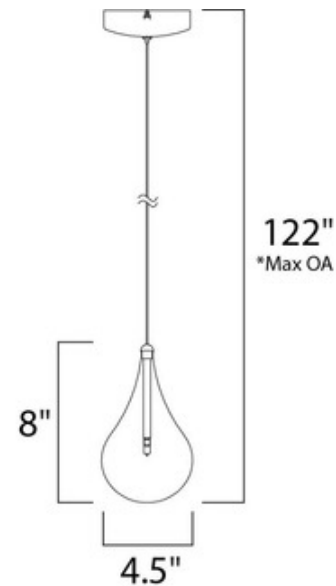

BRAND

Et2

DESCRIPTION

Larmes collection are gracefully over-sized clear glass teardrops mounted onto a polished chrome lamp holder. Includes 120 inch coaxial cable. One 20 watt, 12 volt, T3 G4 base xenon lamp included. General light distribution. UL listed. Suitable for dry locations. Minimum overall height is 18 inches. Maximum overall height is 120 inches. 5 inch diameter x 8 inch height.

Shown in: Polished Chrome / Clear

SHADE COLOR	Clear
BODY FINISH	Polished Chrome
WATTAGE	20W
DIMMER	Low Voltage Electronic
DIMENSIONS	114"L x 5"W x 8"H
BULB INCLUDED	
LAMP	1 x T3/G4 (bipin)/20W/12V Krypton Xenon

Technical Information

PRODUCT DIMENSIONS	Min/Max Overall Height: 18" - 122"
---------------------------	------------------------------------

SPEC # ET251608

***max overall height**

COMPANY	PROJECT	FIXTURE TYPE	APPROVED BY	DATE