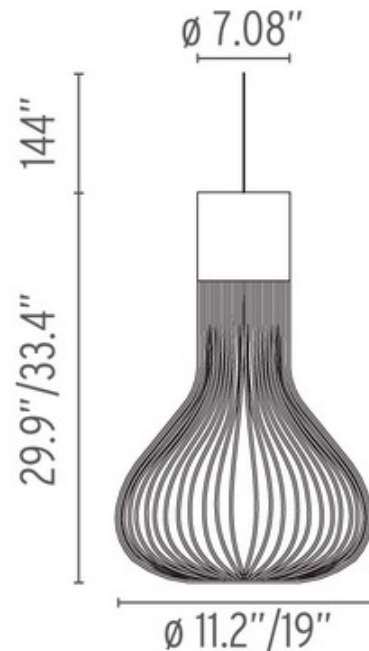

DESIGNER

Patricia Urquiola

BRAND

FLOS

DESCRIPTION

Chasen S2 suspension provides lighting through its Black photo etched body and borosilicate diffuser by means of a mechanical movement that opens the louvers as it varies the shape of the luminaire. One 120 watt, 120 volt, PAR38, Medium based Halogen bulb is required, but not included. 19 inch width x 33.4 inch height x 177.4 inch overall length.

Shown in: White / White

SHADE COLOR	White
BODY FINISH	White
WATTAGE	120W
DIMMER	Standard 120V
DIMENSIONS	177.4"L x 19"W x 33.4"H
BULB INCLUDED	
LAMP	PAR38/Medium (E26)/120W/120V Halogen 1 x PAR38/Medium (E26)/120V LED

SPEC # FLO51642

COMPANY	PROJECT	FIXTURE TYPE	APPROVED BY	DATE