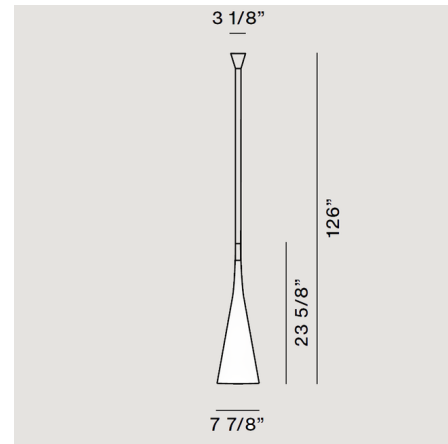

Note: The Uto Pendant's 3.125 inch canopy is too small to cover a standard 4 inch junction box.

Shown in white

### Specifications

COLOR	White
BODY FINISH	N/A
WATTAGE	5W
DIMMER	N/A
DIMENSIONS	126"L x 7.88"W
BULB NOT INCLUDED	1 x G25/Medium (E26)/5W/120V LED
OTHER BULB OPTIONS	1 x G25/Medium (E26)/120V LED 1 x G25/Medium (E26)/60W/120V Incandescent