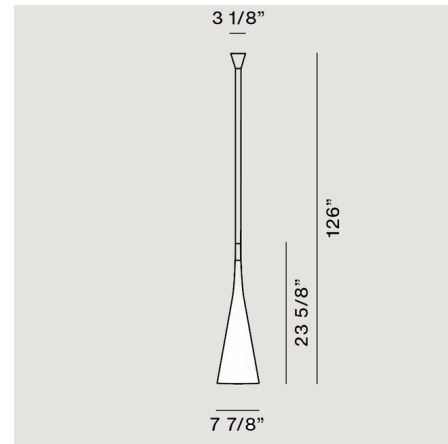

### Description

Uto Pendant is a multi-purpose lamp which can fill a variety of roles thanks to its long, flexible tube. While it can be suspended from the ceiling like a normal pendant, the tube can be arranged along the wall or ceiling or rested on a surface to create creative installations. On/off switch located above lamp head within the tube. IP44-rated.  
Note: The Uto Pendant's 3.125 inch canopy is too small to cover a standard 4 inch junction box.

### Specifications

COLOR	White
BODY FINISH	N/A
WATTAGE	5W
DIMMER	N/A
DIMENSIONS	126"L x 7.88"W
BULB NOT INCLUDED	1 x G25/Medium (E26)/5W/120V LED
OTHER BULB OPTIONS	1 x G25/Medium (E26)/120V LED 1 x G25/Medium (E26)/60W/120V Incandescent