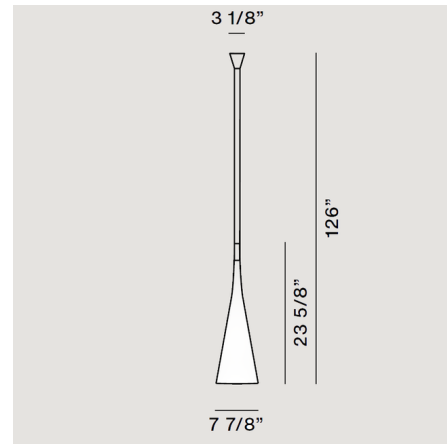

### Description

Uto Pendant is a multi-purpose lamp which can fill a variety of roles thanks to its long, flexible tube. While it can be suspended from the ceiling like a normal pendant, the tube can be arranged along the wall or ceiling or rested on a surface to create creative installations. On/off switch located above lamp head within the tube. IP44-rated.  
Note: The Uto Pendant's 3.125 inch canopy is too small to cover a standard 4 inch junction box.

### Specifications

COLOR	Yellow
BODY FINISH	N/A
WATTAGE	5W
DIMMER	N/A
DIMENSIONS	126"L x 7.88"W
BULB NOT INCLUDED	1 x G25/Medium (E26)/5W/120V LED
OTHER BULB OPTIONS	1 x G25/Medium (E26)/120V LED 1 x G25/Medium (E26)/60W/120V Incandescent