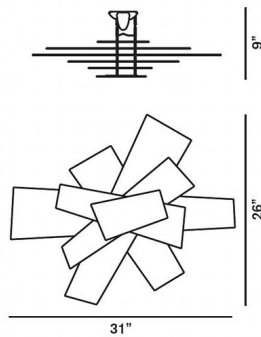

## Big Bang Wall / Ceiling Mount

By Foscarini

### Description

Big Bang Wall / Ceiling Mount features multiple layers of white or red methacrylate. Available in a wall/ceiling mount and suspension version. Requires one 100 watt, 120 volt, T3 short RSC halogen lamp, not included. General light distribution. Made in Italy. 31 width length x 26 inch width x 9 inch depth/height. UL listed.