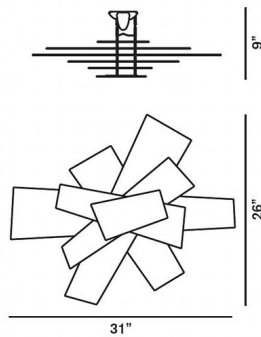

By Foscarini

Description

Big Bang Wall / Ceiling Mount features multiple layers of white or red methacrylate. Available in a wall/ceiling mount and suspension version. Requires one 100 watt, 120 volt, T3 short RSC halogen lamp, not included. General light distribution. Made in Italy. 31 width length x 26 inch width x 9 inch depth/height. UL listed.

Shown in white

Specifications

COLOR	White
BODY FINISH	N/A
WATTAGE	100W
DIMMER	Low Voltage Electronic
DIMENSIONS	26"L x 31"W x 9"H
BULB NOT INCLUDED	1 x T3SHORT/R7s (RSC)/100W/120V Halogen

CLICK TO VIEW PRODUCT