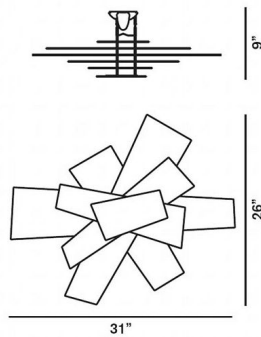

By Foscarini

Description

Big Bang Wall / Ceiling Mount features multiple layers of white or red methacrylate. Available in a wall/ceiling mount and suspension version. Requires one 100 watt, 120 volt, T3 short RSC halogen lamp, not included. General light distribution. Made in Italy. 31 width length x 26 inch width x 9 inch depth/height. UL listed.

Specifications

COLOR	White
BODY FINISH	N/A
WATTAGE	100W
DIMMER	Low Voltage Electronic
DIMENSIONS	26"L x 31"W x 9"H
BULB NOT INCLUDED	1 x T3SHORT/R7s (RSC)/100W/120V Halogen

Shown in white

CLICK TO VIEW PRODUCT