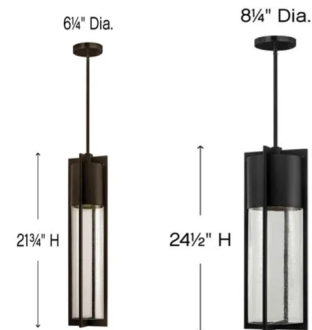

### Description

The Shelter Outdoor Pendant's minimalist style in aluminum creates a chic, dramatic statement as the light from above grazes through its clear seedy glass. Shelter comes standard Dark Sky compliant. Note: Not all options available.

### Specifications

COLOR . . . . . Clear Seedy  
BODY FINISH . . . . . Black  
WATTAGE . . . . . 100W  
DIMMER . . . . . Standard 120V  
DIMENSIONS . . . . . 6.3"W x 21.8"H  
BULB NOT INCLUDED . . . . . 1 x A19/Medium (E26)/100W/120V Incandescent  
OTHER BULB OPTIONS . . . . . 1 x A19/Medium (E26)/120V LED  
COUNTRY OF ORIGIN . . . . . China

### Technical Information

PRODUCT DIMENSIONS . . . . . Downrod Lengths: (1) 6" and (2) 12" included.

Shown in black / clear seedy

CLICK TO VIEW PRODUCT

Notes: