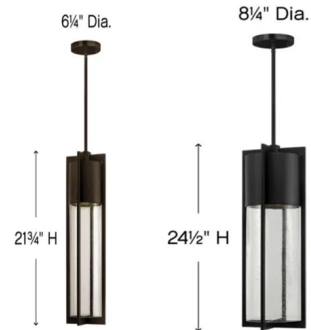

Description

The Shelter Outdoor Pendant's minimalist style in aluminum creates a chic, dramatic statement as the light from above grazes through its clear seedy glass. Shelter comes standard Dark Sky compliant. Note: Not all options available.

Specifications

COLOR Clear Seedy
BODY FINISH Black
WATTAGE 100W
DIMMER Standard 120V
DIMENSIONS 6.3"W x 21.8"H
BULB NOT INCLUDED 1 x A19/Medium (E26)/100W/120V Incandescent
OTHER BULB OPTIONS 1 x A19/Medium (E26)/120V LED
COUNTRY OF ORIGIN China

Technical Information

PRODUCT DIMENSIONS Downrod Lengths: (1) 6" and (2) 12" included.

Shown in black / clear seedy

CLICK TO VIEW PRODUCT

Notes: