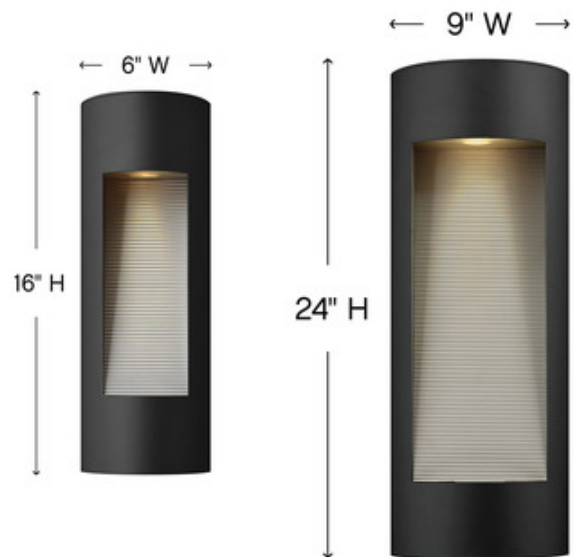

**BRAND**

Hinkley Lighting

**DESCRIPTION**

The Luna Rounded Outdoor Wall Light features a Bronze, or Satin Black finish with an Etched glass lens. Two sizes available. Two 20 watt 120 volt MR16 GU10 base halogen bulbs are included. Medium: 6 inch width x 16.8 inch height x 3.5 inch depth. Large: 9 inch width x 24 inch height x 4 inch depth. Dark Sky. Wet rated. ADA compliant.

<b>SHADE COLOR</b>	Etched Glass
<b>BODY FINISH</b>	Titanium
<b>WATTAGE</b>	40W
<b>DIMMER</b>	Standard 120V
<b>DIMENSIONS</b>	6"W x 16.8"H x 3.5"D
<b>BULB INCLUDED</b>	
<b>LAMP</b>	2 x MR16/GU10/20W/120V Halogen