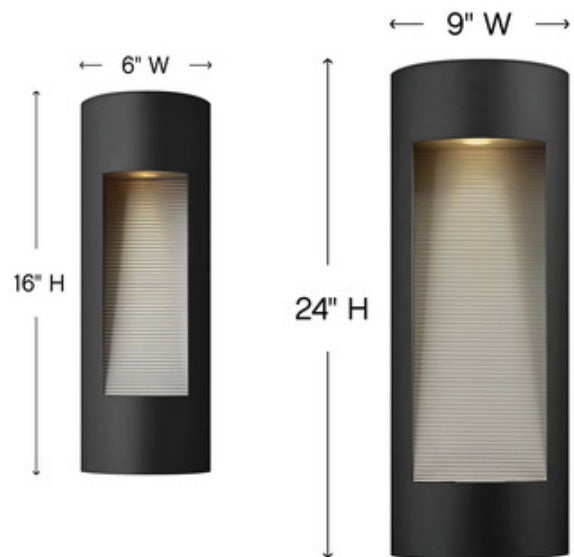

BRAND

Hinkley Lighting

DESCRIPTION

The Luna Rounded Outdoor Wall Light features a Titanium, Bronze, or Satin Black finish with an Etched glass lens. Two sizes available. Two 20 watt 120 volt MR16 GU10 base halogen bulbs are included. Medium: 6 inch width x 16.8 inch height x 3.5 inch depth. Large: 9 inch width x 24 inch height x 4 inch depth. Dark Sky. Wet rated. ADA compliant.

Shown in: Titanium / Etched Glass

SHADE COLOR	Etched Glass
BODY FINISH	Titanium
WATTAGE	40W
DIMMER	Standard 120V
DIMENSIONS	6"W x 16.8"H x 3.5"D
LAMP	2 x MR16/GU10/20W/120V Halogen

ITEM NUMBER HIN51862

COMPANY	PROJECT	FIXTURE TYPE	APPROVED BY	DATE