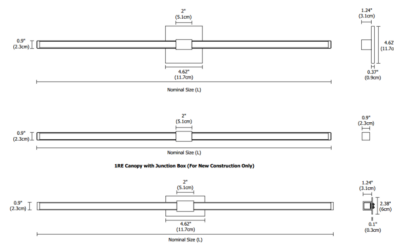

Description

Tie Stix Wood Fixed Position Warm Dim Wall Light with a 4 Inch Square, 1 Inch Rectangle or 2 Inch Rectangle Canopy features a direct flat, milky white lens with 100 degree beam spread. Wood channel finish options include Cherry, Walnut, White Oak, Espresso and Maple. Canopy and hardware are offered in Satin Nickel, Chrome, Antique Bronze, Satin Black or White finish. Available in widths from 15 to 69 inches. Includes 5 watts LED per foot available with Warm Dim 2700K or 3000K color temperature at 100 percent and dims to 2000K color temperature. 4SQ canopy mounts to standard 4 inch square electrical box with round plaster ring. 2RE mounts to standard 4 inch electrical box with single gang plaster ring or single gang electrical box. 1RE mounts to Slim Profile Junction Box (included) in new construction applications. Includes a 120V input, 24VDC Class 2 output, electronic low voltage LED power supply, dimmable with an electronic low voltage dimmer, sold separately. ETL listed. ADA compliant. Fixture includes a 5 year warranty. Product is built to order. Can be mounted in a horizontal or vertical position.

Shown in satin nickel / wood cherry

27D and 30D

ORDERING CODE (NOMINAL SIZE)	WOOD CHANNEL OVERALL LENGTH (INCHES)	METAL CHANNEL OVERALL LENGTH (INCHES)
15	16.5	16.1
18	19.5	19.1
21	22.5	22.1
27	28.5	28.1
33	34.5	34.1
45	46.5	46.1
57	58.5	58.1
69	70.5	70.1

Specifications

COLOR Wood Cherry
 BODY FINISH Satin Nickel
 WATTAGE 6.3W
 DIMMER Low Voltage Electronic
 DIMENSIONS 15"W x 4.62"H x 1.61"D
 INTEGRATED LED MODULE 1 x LED/6.25W/24V LED

Technical Information