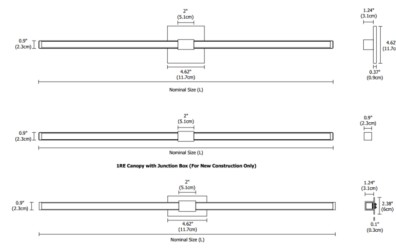

Description

Tie Stix Wood Fixed Position Warm Dim Wall Light with a 4 Inch Square, 1 Inch Rectangle or 2 Inch Rectangle Canopy features a direct flat, milky white lens with 100 degree beam spread. Wood channel finish options include Cherry, Walnut, White Oak, Espresso and Maple. Canopy and hardware are offered in Satin Nickel, Chrome, Antique Bronze, Satin Black or White finish. Available in widths from 15 to 69 inches. Includes 5 watts LED per foot available with Warm Dim 2700K or 3000K color temperature at 100 percent and dims to 2000K color temperature. 4SQ canopy mounts to standard 4 inch square electrical box with round plaster ring. 2RE mounts to standard 4 inch electrical box with single gang plaster ring or single gang electrical box. 1RE mounts to Slim Profile Junction Box (included) in new construction applications. Includes a 120V input, 24VDC Class 2 output, electronic low voltage LED power supply, dimmable with an electronic low voltage dimmer, sold separately. ETL listed. ADA compliant. Fixture includes a 5 year warranty. Product is built to order. Can be mounted in a horizontal or vertical position.

Specifications

COLOR Wood Cherry
 BODY FINISH Satin Nickel
 WATTAGE 6.3W
 DIMMER Low Voltage Electronic
 DIMENSIONS 15"W x 4.62"H x 1.61"D
 INTEGRATED LED MODULE 1 x LED/6.25W/24V LED

Technical Information

LAMP LIFE 50000 hours
 COLOR RENDERING 92 CRI
 LAMP COLOR 2700K Warm Dim
 LUMENS/WATT 59.36
 LUMINOUS FLUX 371 lumens

Shown in satin nickel / wood cherry

27D and 30D

ORDERING CODE (NOMINAL SIZE)	WOOD CHANNEL OVERALL LENGTH (INCHES)	METAL CHANNEL OVERALL LENGTH (INCHES)
15	16.5	16.1
18	19.5	19.1
21	22.5	22.1
27	28.5	28.1
33	34.5	34.1
45	46.5	46.1
57	58.5	58.1
69	70.5	70.1