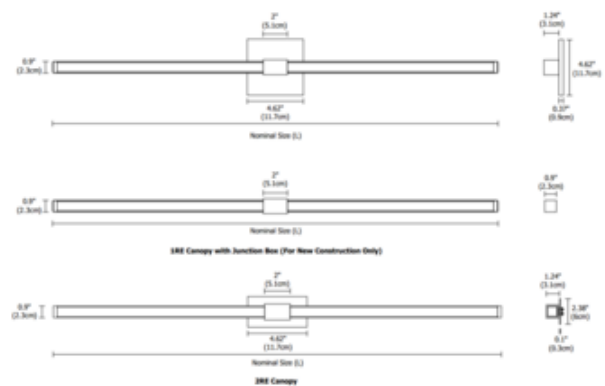

DESIGNER

Gregory Kay

BRAND

PureEdge Lighting

DESCRIPTION

Tie Stix Wood Fixed Position Warm Dim Wall Light with a 4 Inch Square, 1 Inch Rectangle or 2 Inch Rectangle Canopy features a direct flat, milky white lens with 100 degree beam spread. Wood channel finish options include Cherry, Walnut, White Oak, Espresso and Maple. Canopy and hardware are offered in Satin Nickel, Chrome, Antique Bronze, Satin Black or White finish. Available in widths from 15 to 69 inches. Includes 5 watts LED per foot available with Warm Dim 2700K or 3000K color temperature at 100 percent and dims to 2000K color temperature. 4SQ canopy mounts to standard 4 inch square electrical box with round plaster ring. 2RE mounts to standard 4 inch electrical box with single gang plaster ring or single gang electrical box. 1RE mounts to Slim Profile Junction Box (included) in new construction applications. Includes a 120V input, 24VDC Class 2 output, electronic low voltage LED power supply, dimmable with an electronic low voltage dimmer, sold separately. ETL listed. ADA compliant. Fixture includes a 5 year warranty. Product is built to order. Can be mounted in a horizontal or vertical position.

Shown in: Satin Nickel / Wood Cherry

SHADE COLOR	Wood Cherry
BODY FINISH	Satin Nickel
WATTAGE	6.3W
DIMMER	Low Voltage Electronic
DIMENSIONS	15"W x 4.62"H x 1.61"D
INTEGRATED LED MODULE	
LAMP	1 x LED/6.25W/24V LED

Technical Information

LUMINOUS FLUX	371 lumens
LUMENS/WATT	59.36
LAMP COLOR	2700K Warm Dim
COLOR RENDERING	92 CRI

SPEC # EDG518686

270 and 300

ORDERING CODE (NOMINAL SIZE)	WOOD CHANNEL OVERALL LENGTH (INCHES)	METAL CHANNEL OVERALL LENGTH (INCHES)
15	16.5	16.1
18	19.5	19.1
21	22.5	22.1
27	28.5	28.1
33	34.5	34.1
45	46.5	46.1
57	58.5	58.1
69	70.5	70.1