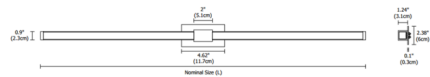

CLICK TO VIEW PRODUCT

Notes: