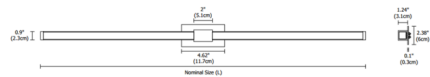

### Description

Tie Stix Metal Fixed Position Wall Light with Square (4SQ), 1 Inch Rectangle (1RE) Canopy, or 2 Inch Rectangle (2RE) canopy features a direct flat, milky white lens with 100 degree beam spread. Metal finish options include Satin Nickel, Chrome, Antique Bronze, Satin Black or White. Canopy and hardware are offered in Satin Nickel, Chrome, Antique Bronze, Satin Black or White finish. Available in 15-70 inch width options. Square canopy mounts to a standard 4 inch square electrical box with round plaster ring. 1RE mounts to Slim Profile Junction Box (included) in new construction applications. 2RE mounts to standard 4 inch electrical box with single gang plaster ring or single gang electrical box. Includes 5 watts LED per foot available with a spectrum of color temperature options. Includes a 120V input, 24VDC Class 2 output, electronic low voltage LED power supply, dimmable with an ELV dimmer, sold separately. ETL listed. ADA compliant. Fixture includes a 5 year warranty. Product is built to order. Can be mounted in a vertical or horizontal position.

### Specifications

COLOR . . . . . White  
 BODY FINISH . . . . . Satin Nickel  
 WATTAGE . . . . . 6.3W  
 DIMMER . . . . . Low Voltage Electronic  
 DIMENSIONS . . . . . 15"W x 4.62"H x 1.61"D  
 INTEGRATED LED MODULE . . . . . 1 x LED/6.25W/24V LED

### Technical Information

LAMP LIFE . . . . . 50000 hours  
 COLOR RENDERING . . . . . 92 CRI  
 LAMP COLOR . . . . . 2700K  
 LUMENS/WATT . . . . . 56.16  
 LUMINOUS FLUX . . . . . 351 lumens

Shown in satin nickel / white