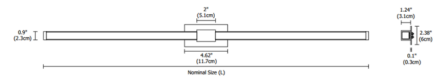

CLICK TO VIEW PRODUCT

Notes: